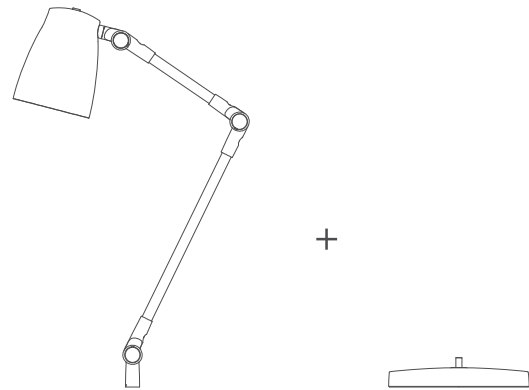

ATELIER ARM ASSEMBLY 4561 / SKU 1224003  
 + ATELIER FLOOR BASE 4564 / SKU 1224006

astro

4561

4564

PRODUCT SPECIFICATION

GENERAL

<b>FINISH:</b>	Black	<b>CABLE LENGTH:</b>	3000
<b>MAIN MATERIAL:</b>	Metal - Aluminium	<b>GROSS WEIGHT:</b>	To Be Advised
<b>DIMENSIONS (ARM ASSEMBLY):</b>	H:800mm W:122mm D:160mm	<b>CLASS:</b>	CE (Class II)
<b>DIMENSIONS (FLOOR BASE):</b>	H:27mm Ø:190mm	<b>IP RATING:</b>	IP20
<b>INSTALLATION ORIENTATION:</b>	Not Applicable	<b>BATHROOM ZONE:</b>	Zone 3
<b>CUT OUT HOLE:</b>	Not Applicable	<b>VOLTAGE:</b>	Mains 230 (V)
<b>RECESS DEPTH:</b>	Not Applicable	<b>PRODUCT F MARK:</b>	Not Applicable
<b>FIRE RATING:</b>	Not Applicable		

LAMP

<b>LIGHT SOURCE:</b>	E27/ES	<b>MACADAM ELIPSE:</b>	Not Applicable
<b>MAXIMUM WATTAGE:</b>	1 x 28W Max	<b>UGR:</b>	Not Applicable
<b>MAXIMUM LAMP LENGTH:</b>	115mm / 4.52"	<b>BEAM ANGLE:</b>	Not Applicable
<b>LAMP INCLUDED?</b>	No	<b>TILT ADJUSTMENT ANGLE:</b>	180 (Degrees)
<b>LUMINOUS FLUX:</b>	Lamp Dependent	<b>ROTATION ADJUSTMENT ANGLE:</b>	330 (Degrees)
<b>COLOUR TEMP:</b>	Lamp Dependent	<b>AVERAGE LIFESPAN:</b>	Lamp Dependent
<b>CRI:</b>	Lamp Dependent	<b>L70:</b>	Not Applicable
<b>R9:</b>	Lamp Dependent		