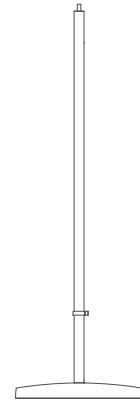

ATELIER ARM ASSEMBLY 4561 / SKU 1224003
 + ATELIER FLOOR BASE 4567 / SKU 1224009

astro

+

4561

4567

PRODUCT SPECIFICATION

GENERAL

FINISH:	Black	CABLE LENGTH:	3000
MAIN MATERIAL:	Metal - Aluminium	GROSS WEIGHT:	To Be Advised
DIMENSIONS (ARM ASSEMBLY):	H:800mm W:122mm D:160mm	CLASS:	CE (Class II)
DIMENSIONS (FLOOR BASE):	H:855mm Ø:280mm	IP RATING:	IP20
INSTALLATION ORIENTATION:	Not Applicable	BATHROOM ZONE:	Zone 3
CUT OUT HOLE:	Not Applicable	VOLTAGE:	Mains 230 (V)
RECESS DEPTH:	Not Applicable	PRODUCT F MARK:	Not Applicable
FIRE RATING:	Not Applicable		

LAMP

LIGHT SOURCE:	E27/ES	MACADAM ELIPSE:	Not Applicable
MAXIMUM WATTAGE:	1 x 28W Max	UGR:	Not Applicable
MAXIMUM LAMP LENGTH:	115mm / 4.52"	BEAM ANGLE:	Not Applicable
LAMP INCLUDED?	No	TILT ADJUSTMENT ANGLE:	180 (Degrees)
LUMINOUS FLUX:	Lamp Dependent	ROTATION ADJUSTMENT ANGLE:	330 (Degrees)
COLOUR TEMP:	Lamp Dependent	AVERAGE LIFESPAN:	Lamp Dependent
CRI:	Lamp Dependent	L70:	Not Applicable
R9:	Lamp Dependent		