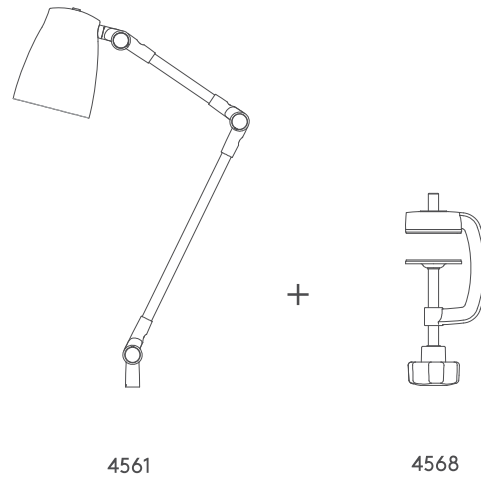

ATELIER ARM ASSEMBLY 4561 / SKU 1224003
 + ATELIER CLAMP 4568 / SKU 1224010

astro

PRODUCT SPECIFICATION

GENERAL

FINISH:	Black	CABLE LENGTH:	3000
MAIN MATERIAL:	Metal - Aluminium	GROSS WEIGHT:	To Be Advised
DIMENSIONS (ARM ASSEMBLY):	H:800mm W:122mm D:160mm	CLASS:	CE (Class II)
DIMENSIONS (CLAMP):	H:170mm W:70mm D:43mm	IP RATING:	IP20
INSTALLATION ORIENTATION:	Not Applicable	BATHROOM ZONE:	Zone 3
CUT OUT HOLE:	Not Applicable	VOLTAGE:	Mains 230 (V)
RECESS DEPTH:	Not Applicable	PRODUCT F MARK:	Not Applicable
FIRE RATING:	Not Applicable		

LAMP

LIGHT SOURCE:	E27/ES	MACADAM ELIPSE:	Not Applicable
MAXIMUM WATTAGE:	1 x 28W Max	UGR:	Not Applicable
MAXIMUM LAMP LENGTH:	115mm / 4.52"	BEAM ANGLE:	Not Applicable
LAMP INCLUDED?	No	TILT ADJUSTMENT ANGLE:	180 (Degrees)
LUMINOUS FLUX:	Lamp Dependent	ROTATION ADJUSTMENT ANGLE:	330 (Degrees)
COLOUR TEMP:	Lamp Dependent	AVERAGE LIFESPAN:	Lamp Dependent
CRI:	Lamp Dependent	L70:	Not Applicable
R9:	Lamp Dependent		