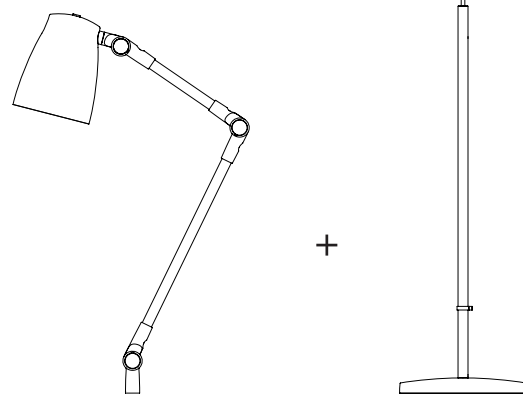

ATELIER ARM ASSEMBLY 7740 / SKU 1224031
 + ATELIER FLOOR BASE 4566 / SKU 1224008

astro

7740

4566

PRODUCT SPECIFICATION

GENERAL

FINISH:	White	GROSS WEIGHT:	To Be Advised
MAIN MATERIAL:	Metal - Aluminium	CLASS:	cETLus (Class I)
DIMENSIONS:	H: 800mm W: 122mm D: 160mm H: 31.5" W: 4.8" D: 6.3"	LISTING LOCATION:	Dry
INSTALLATION ORIENTATION:	Not Applicable	FITTING METHOD:	Not Applicable
CUT OUT HOLE:	Not Applicable	ADA COMPLIANT:	No
RECESS DEPTH:	Not Applicable	IC RATING:	Not Applicable
FIRE RATING:	Not Applicable	VOLTAGE:	Mains 120 (V)
CABLE LENGTH:	3000mm/118.11"		

LAMP

LIGHT SOURCE:	E26/Medium	MACADAM ELIPSE:	Not Applicable
MAXIMUM WATTAGE:	29W Max	UGR:	Not Applicable
MAXIMUM LAMP LENGTH:	115mm / 4.53"	BEAM ANGLE:	Not Applicable
LAMP INCLUDED?	No	TILT ADJUSTMENT ANGLE:	180 (Degrees)
DELIVERED LUMENS:	Lamp Dependent	ROTATION ADJUSTMENT ANGLE:	330 (Degrees)
COLOR TEMP:	Lamp Dependent	AVERAGE LIFESPAN:	Lamp Dependent
CRI:	Lamp Dependent	L70:	Not Applicable
R9:	Not Applicable		