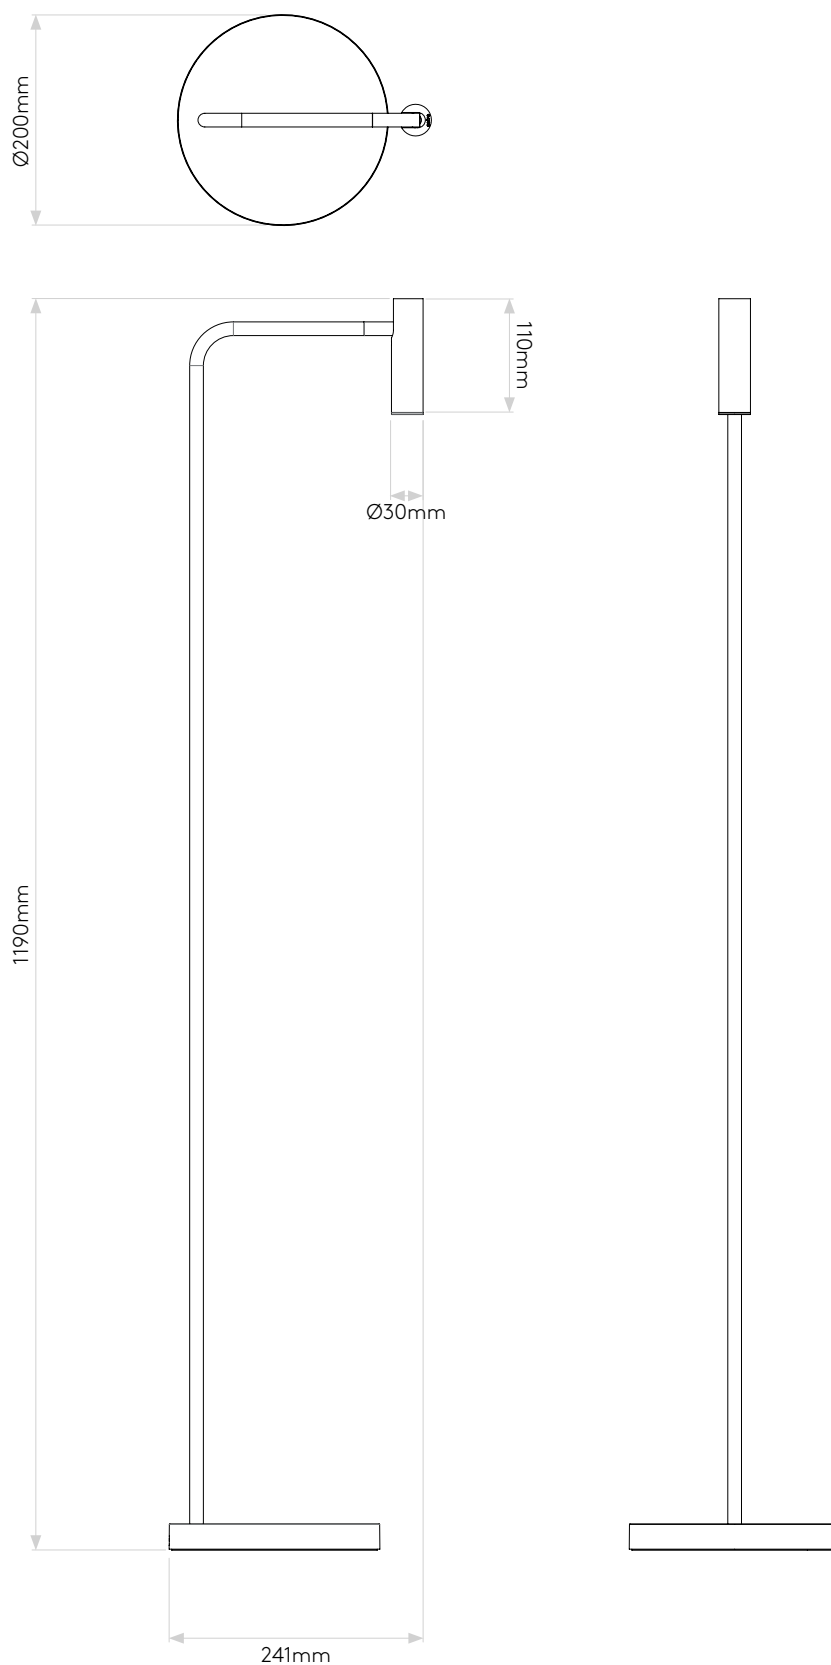

ENNA FLOOR LED

astro

GENERAL

LOCATION:	Interior
CLASS:	CE (Class 2)
IP RATING:	IP20
BATHROOM ZONE:	Zone 3
VOLTAGE:	Mains 230V
INSTALLATION ORIENTATION:	Ground/Floor
MAIN MATERIAL:	Metal - Aluminium
DIMENSIONS:	H: 1190mm W: 200mm D: 241mm
CUT OUT HOLE:	Not applicable
RECESS DEPTH:	Not applicable
FIRE RATING:	Not applicable
CABLE LENGTH:	3000mm
GROSS WEIGHT:	6.4Kg

LAMP

LIGHT SOURCE:	HIGH POWER LED
MAXIMUM WATTAGE:	4.5W
LAMP INCLUDED:	Yes (Integral)
MAXIMUM LAMP LENGTH:	Not applicable
LUMINOUS FLUX:	124 lm
COLOUR TEMP:	2700K
CRI:	80
R9:	To be advised
MACADAM ELLIPSE:	3-Step
TILT ADJUSTABLE ANGLE:	Not applicable
ROTATION ADJUSTABLE ANGLE:	Not applicable
AVERAGE LIFESPAN:	60,000hrs
L70:	>60,000hrs
BEAM ANGLE:	To be advised

CODE: 1058004 (4571)
FINISH: MATT GOLD

CODE: 1058107 (8422)
FINISH: MATT GOLD

Please note that some dimensions may vary slightly due to manufacturing tolerances, this includes cable entry and fixing holes

Veuillez noter que certaines dimensions peuvent varier légèrement en raison des tolérances de fabrication, y compris l'entrée de câble et les trous de fixation.

Bitte beachten Sie, dass die Maße Fertigungstoleranzen unterliegen und daher in geringem Umfang von der angegebenen Größe abweichen können. Dies gilt auch für Kabeleingänge und Befestigungslöcher.