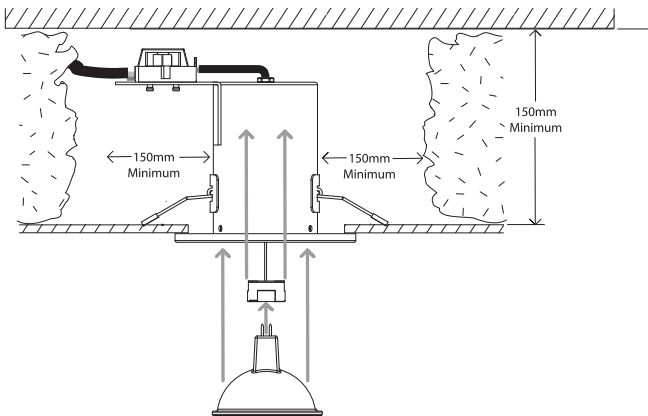

Please read all instructions carefully before commencing assembly.
These light fittings conform to BS EN 60598

Shower Downlights, These can be used in Bathroom Zones 1, 2 & 3
For ceiling use only (Rated IP65 Sprayproof)