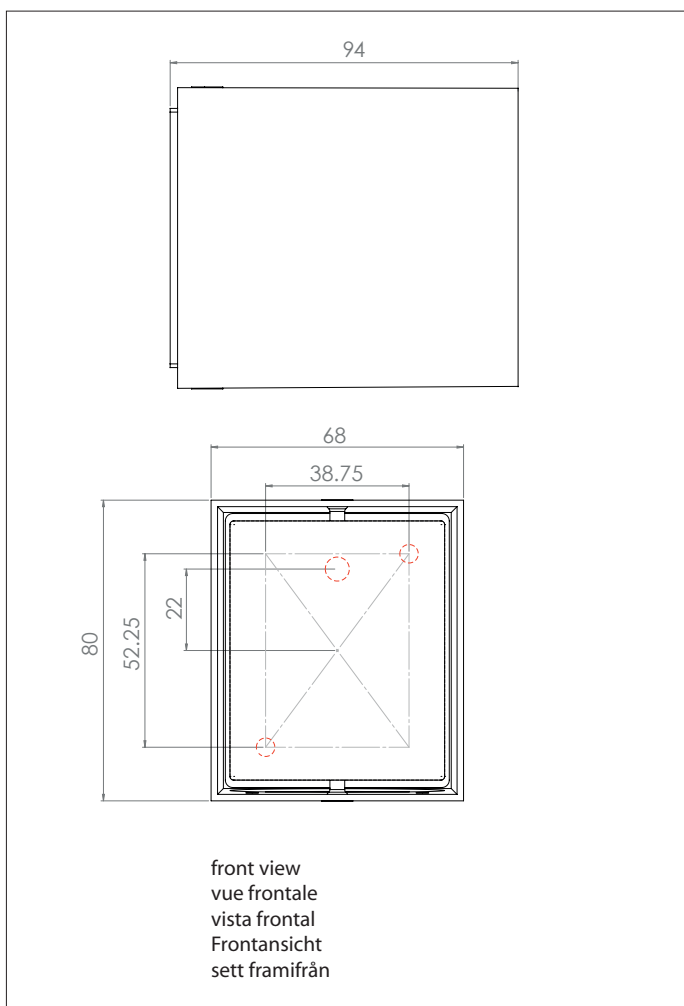

7126 Chios 80 Black

 astro

1 x 35w GU10		excl.
-----------------	---	-------

Zone	Not Applicable
------	----------------

Astro Lighting Ltd.
G2 River Way, Harlow
CM20 2DP, Great Britain

T: +44 (0) 1279 427001
F: +44 (0) 1279 427002
sales@astrolighting.co.uk
www.astrolighting.co.uk