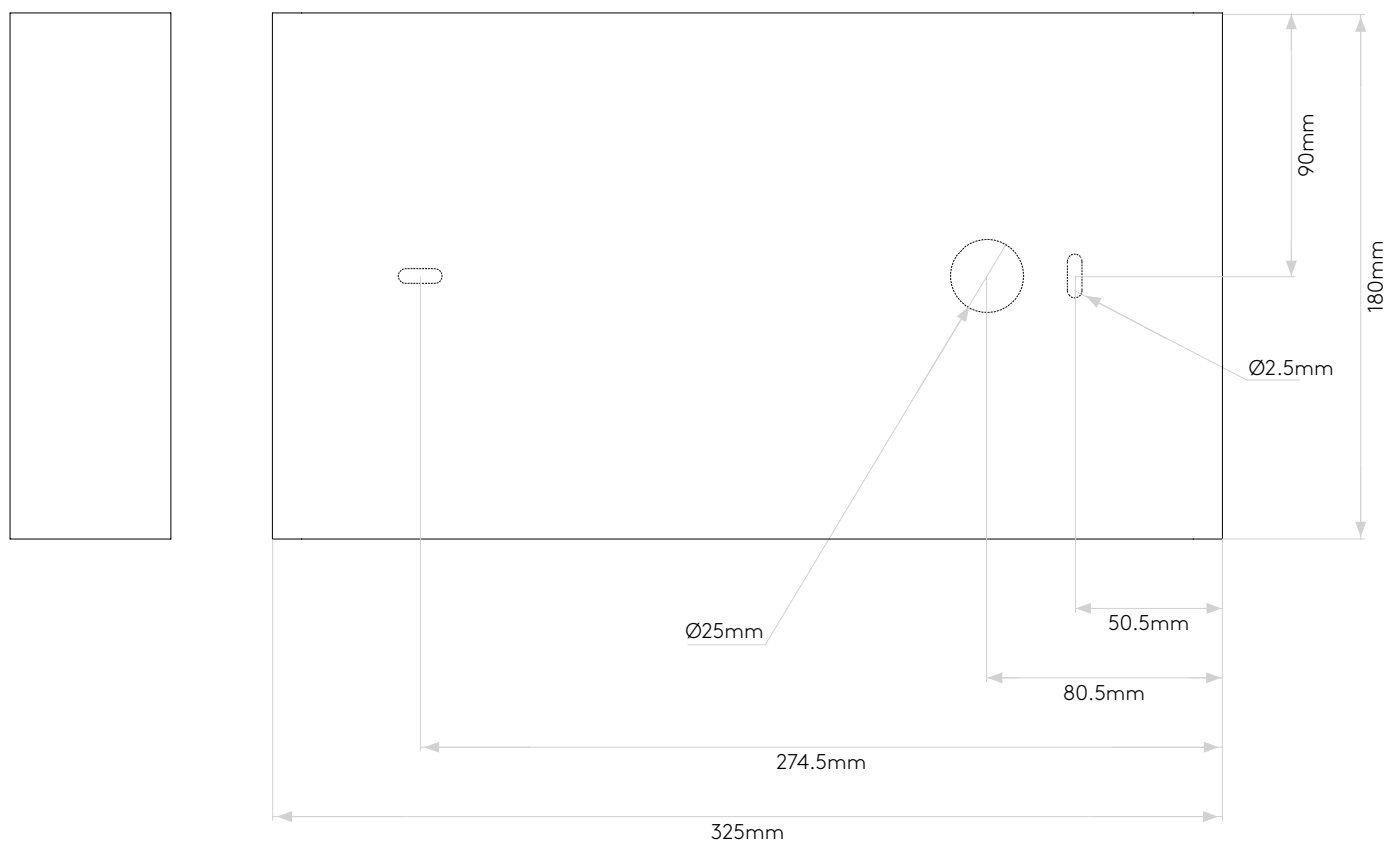

GENERAL

LOCATION:	Interior
CLASS:	CE (Class I)
IP RATING:	IP20
BATHROOM ZONE:	Zone 3
DRIVER REQUIRED:	No
INSTALLATION ORIENTATION:	Wall Mount - Horizontal
MAIN MATERIAL:	Plaster
DIMENSIONS (mm):	H: 180 W: 325 D: 55
CUT OUT HOLE (mm):	-
RECESS DEPTH (mm):	-
FIRE RATING:	-
CABLE LENGTH (mm):	-
GROSS WEIGHT (kg):	2.02

LAMP

LIGHT SOURCE:	Mid-Power LED
WATTAGE:	15.1W
LAMP INCLUDED:	Yes (Integral)
MAXIMUM LAMP LENGTH (mm):	-
LUMINOUS FLUX (lm):	1134
COLOUR TEMP (K):	2700
CRI (Ra):	80
MACADAM ELLIPSE:	3-Step
TILT ADJUSTABLE ANGLE (°):	-
ROTATION ADJUSTABLE ANGLE (°):	-
LIFETIME (hrs):	54000
BEAM ANGLE (°):	-

Please note that some dimensions may vary slightly due to manufacturing tolerances, this includes cable entry and fixing holes

Veuillez noter que certaines dimensions peuvent varier légèrement en raison des tolérances de fabrication, y compris l'entrée de câble et les trous de fixation.