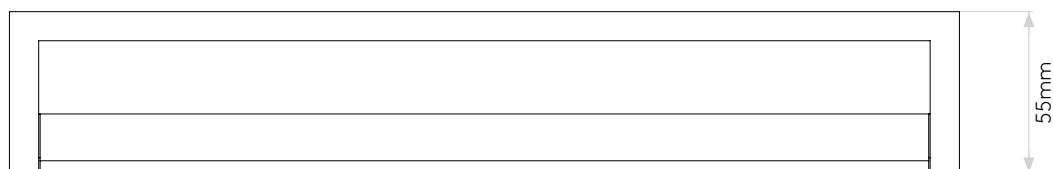

Please note that some dimensions may vary slightly due to manufacturing tolerances, this includes cable entry and fixing holes

Veuillez noter que certaines dimensions peuvent varier légèrement en raison des tolérances de fabrication, y compris l'entrée de câble et les trous de fixation.

Bitte beachten Sie, dass die Maße Fertigungstoleranzen unterliegen und daher in geringem Umfang von der angegebenen Größe abweichen können. Dies gilt auch für Kabeleingänge und Befestigungslöcher.

Si prega notare che possono esserci piccole variazioni in alcune dimensioni dovute alle tolleranze di produzione, queste includono l'ingresso del cavo e i fori di fissaggio.