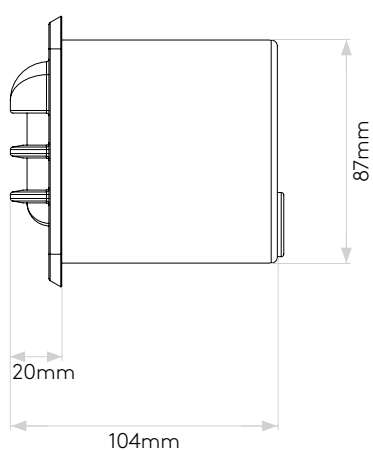

Please note that some dimensions may vary slightly due to manufacturing tolerances, this includes cable entry and fixing holes

Veuillez noter que certaines dimensions peuvent varier légèrement en raison des tolérances de fabrication, y compris l'entrée de câble et les trous de fixation.

Bitte beachten Sie, dass die Maße Fertigungstoleranzen unterliegen und daher in geringem Umfang von der angegebenen Größe abweichen können. Dies gilt auch für Kabeingänge und Befestigungslöcher.

Si prega notare che possono esserci piccole variazioni in alcune dimensioni dovute alle tolleranze di produzione, queste includono l'ingresso del cavo e i fori di fissaggio.