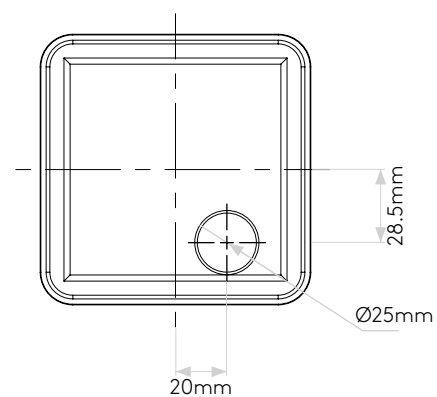

Please note that some dimensions may vary slightly due to manufacturing tolerances, this includes cable entry and fixing holes

Veuillez noter que certaines dimensions peuvent varier légèrement en raison des tolérances de fabrication, y compris l'entrée de câble et les trous de fixation.

Bitte beachten Sie, dass die Maße Fertigungstoleranzen unterliegen und daher in geringem Umfang von der angegebenen Größe abweichen können. Dies gilt auch für Kabeingänge und Befestigungslöcher.

Si prega notare che possono esserci piccole variazioni in alcune dimensioni dovute alle tolleranze di produzione, queste includono l'ingresso del cavo e i fori di fissaggio.