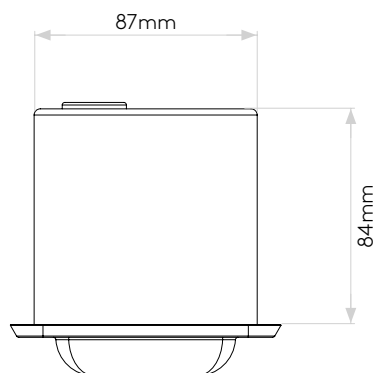

Please note that some dimensions may vary slightly due to manufacturing tolerances, this includes cable entry and fixing holes

Veuillez noter que certaines dimensions peuvent varier légèrement en raison des tolérances de fabrication, y compris l'entrée de câble et les trous de fixation.

Bitte beachten Sie, dass die Maße Fertigungstoleranzen unterliegen und daher in geringem Umfang von der angegebenen Größe abweichen können. Dies gilt auch für Kabeingänge und Befestigungslöcher.

Si prega notare che possono esserci piccole variazioni in alcune dimensioni dovute alle tolleranze di produzione, queste includono l'ingresso del cavo e i fori di fissaggio.