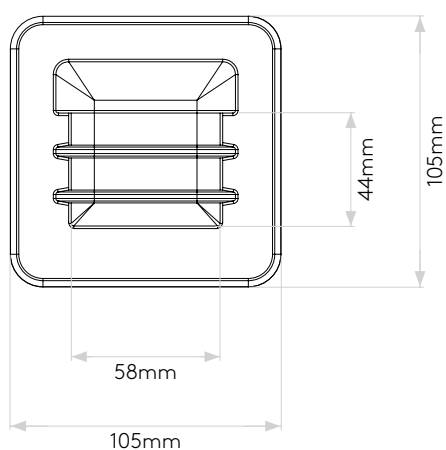

Please note that some dimensions may vary slightly due to manufacturing tolerances, this includes cable entry and fixing holes

Veuillez noter que certaines dimensions peuvent varier légèrement en raison des tolérances de fabrication, y compris l'entrée de câble et les trous de fixation.

Bitte beachten Sie, dass die Maße Fertigungstoleranzen unterliegen und daher in geringem Umfang von der angegebenen Größe abweichen können. Dies gilt auch für Kabeingänge und Befestigungslöcher.

Si prega notare che possono esserci piccole variazioni in alcune dimensioni dovute alle tolleranze di produzione, queste includono l'ingresso del cavo e i fori di fissaggio.