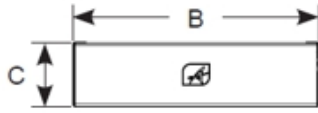

Code	A	B	C	FPL
AGELED2X4	1230	190	55	600
AGELED2X5	1510	190	55	880