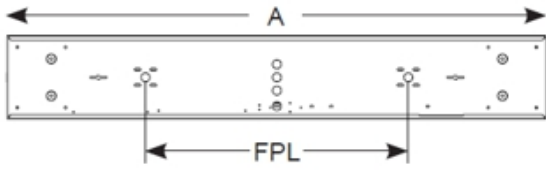

Code	A	B	C	FPL
AGELED2X4	1230	190	55	600
AGELED2X5	1510	190	55	880