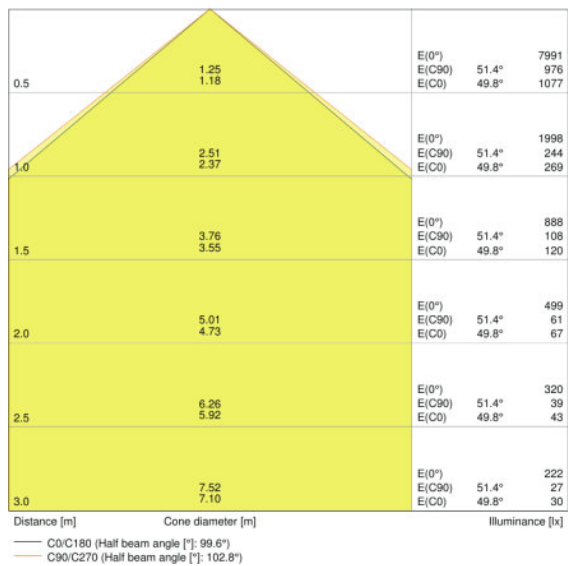

TECHNICAL DATA

Electrical data

Nominal wattage	50.00 W
Operating mode	Electronic control gear (ECG)
Nominal voltage	220...240 V
Power factor λ	>0.90
Mains frequency	50/60 Hz

Photometrical data

Color temperature	3000 K
Luminous flux	5000 lm
Luminous efficacy	100 lm/W
Standard deviation of color matching	≤ 5 sdc _m
Light color (designation)	Warm White
Color rendering index Ra	>80

Light technical data

Beam angle	100 °
------------	-------

Dimensions & weight

Length	187.0 mm
Width	216.0 mm
Height	81.0 mm
Product weight	950.00 g
Cable length	1000 mm

Colors & materials

Body material	Polycarbonate (PC)
Housing color	Black

Additional product data

Mounting type	Surface
Mounting location	Wall / Floor

Capabilities

Dimmable	No
Type of connection	Cable, 3-pole
LED module replaceable	Not replaceable

Certificates & standards

Protection class IK (shock resistance)	IK07
Photobiological safety group	RG 0
Protection class	I
Type of protection	IP65
Standards	CE/CB/TÜV SÜD/EAC/RoHS

Light Distribution

LDC typ cone

LDC typ polar

LOGISTICAL DATA

Product code	Product description	Packaging unit (Pieces/Unit)	Dimensions (length x width x height)	Volume	Gross weight
4058075001107	FLOODLIGHT LED 50 W 3000 K BK	Shipping carton box 24	491 mm x 421 mm x 459 mm	94.88 dm ³	34346.00 g