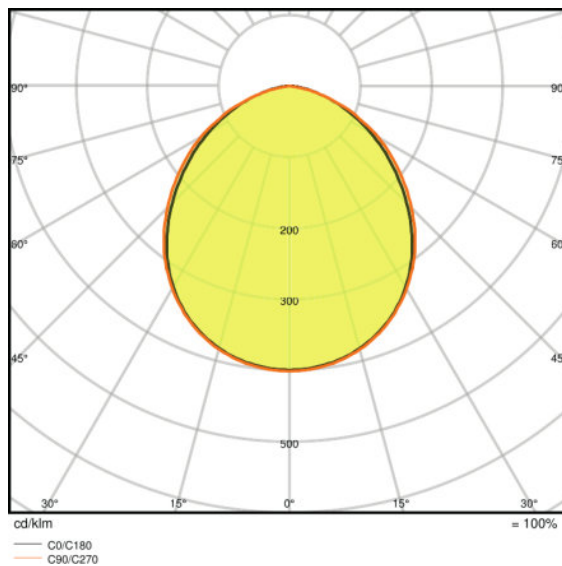

TECHNICAL DATA

Electrical data

Nominal wattage	50.00 W
Operating mode	Electronic control gear (ECG)
Nominal voltage	220...240 V
Power factor λ	>0.90
Mains frequency	50/60 Hz

Photometrical data

Color temperature	3000 K
Luminous flux	5000 lm
Luminous efficacy	100 lm/W
Standard deviation of color matching	≤ 5 sdc _m
Light color (designation)	Warm White
Color rendering index Ra	>80

Light technical data

Beam angle	100 °
------------	-------

Dimensions & weight

Length	187.0 mm
Width	216.0 mm
Height	81.0 mm
Product weight	950.00 g
Cable length	1000 mm

Colors & materials

Body material	Polycarbonate (PC)
Housing color	Black

Light Distribution

LDC typ cone

LDC typ polar

LOGISTICAL DATA

Product code	Product description	Packaging unit (Pieces/Unit)	Dimensions (length x width x height)	Volume	Gross weight
4058075001107	FLOODLIGHT LED 50 W 3000 K BK	Shipping carton box 24	491 mm x 421 mm x 459 mm	94.88 dm ³	34346.00 g