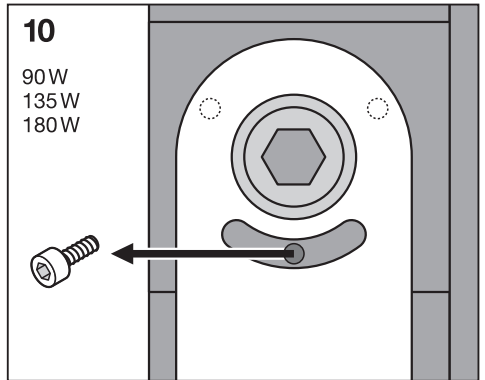

C10449057
G11035182
10.01.18

LEDVANCE GmbH
Steinerne Furt 62
86167 Augsburg, Germany
www.ledvance.com