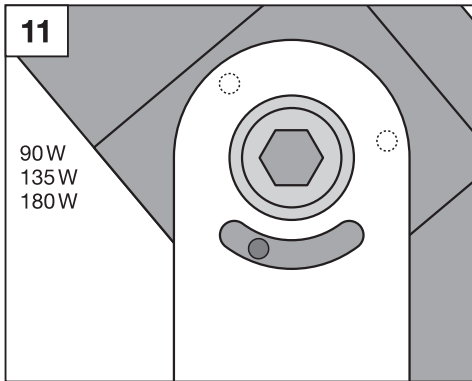

C10449057
G11035182
10.01.18

LEDVANCE GmbH
Steinerne Furt 62
86167 Augsburg, Germany
www.ledvance.com