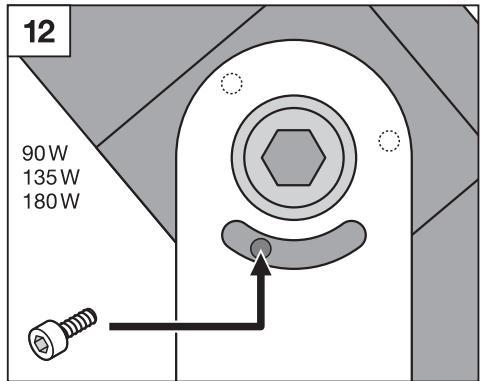

C10449057
G11035182
10.01.18

LEDVANCE GmbH
Steinerne Furt 62
86167 Augsburg, Germany
www.ledvance.com