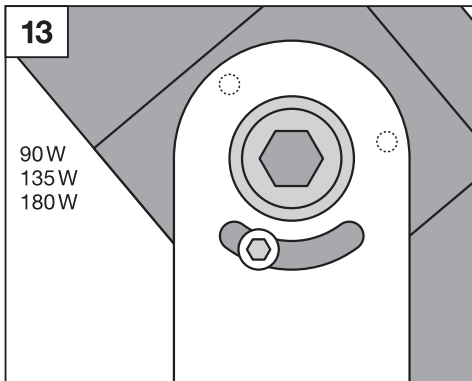

C10449057
G11035182
10.01.18

LEDVANCE GmbH
Steinerne Furt 62
86167 Augsburg, Germany
www.ledvance.com