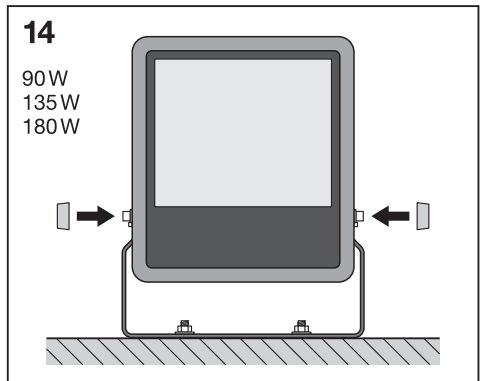

C10449057
G11035182
10.01.18

LEDVANCE GmbH
Steinerne Furt 62
86167 Augsburg, Germany
www.ledvance.com