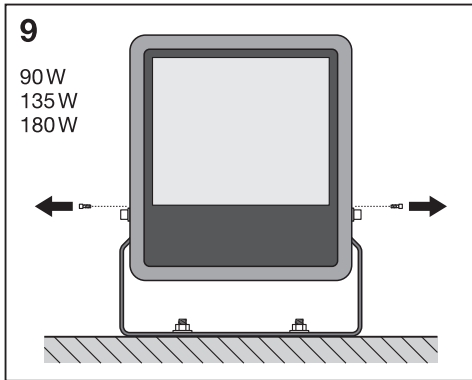

C10449057
G11035182
10.01.18

LEDVANCE GmbH
Steinerne Furt 62
86167 Augsburg, Germany
www.ledvance.com