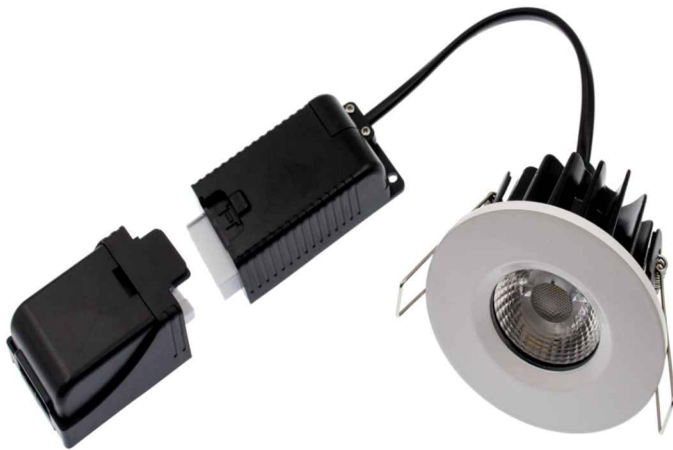

### ELAN LED fixed IP65 dimmable fire rated downlight - 3000k

Part No: **ELAN-3K**

- High lumen output
- Flicker free & smooth dimming with most standard LED dimmers
- Fast fix connector
- 30,60,90 minute fire rated - timber joist
- Engineered joist tested including i-joist & posi joist -details on request
- 60° Beam Angle
- 0-100% Dimmable
- Bezels supplied seperately

# ELAN

**FIXED** | HIGH PERFORMANCE  
FIRE RATED DOWNLIGHT

## Technical Specification

Part No	ELAN-3K
Lumens	800
CCT	3000

<b>Colour Temperature</b>	Warm White
<b>Voltage</b>	240
<b>Wattage</b>	8
<b>CRI</b>	80
<b>IP Rating</b>	65
<b>Dimmable</b>	Y
<b>Lamp Holder</b>	Integrated LED
<b>Beam Angle</b>	60
<b>Depth</b>	56
<b>Diameter</b>	84
<b>Cut Out</b>	72
<b>Class 1 or 2 or 3</b>	II
<b>EAN</b>	5055530816824