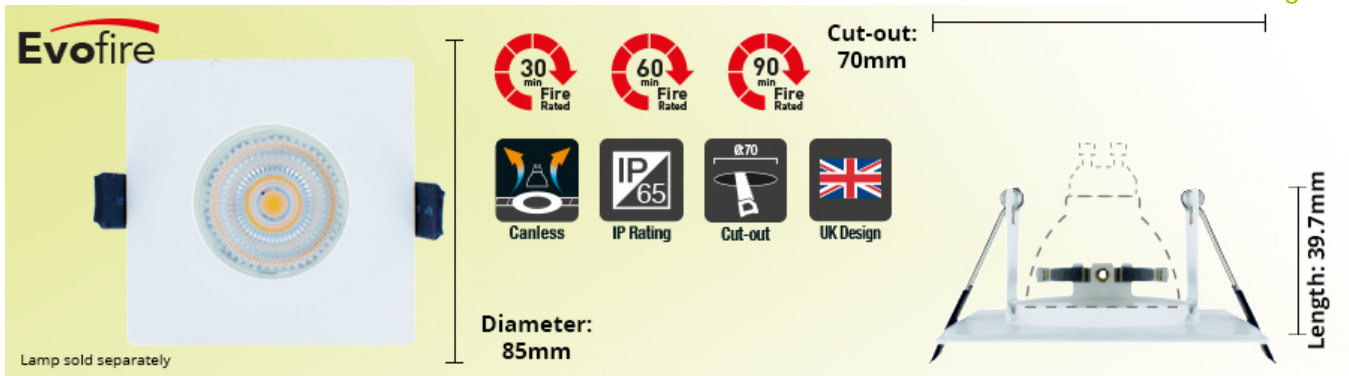

Evofire 70mm cutout Fire Rated Static Downlight Square White GU10 Holder

Partcode: ILDLFR70D007 / Page: 1

The Evofire Fire Rated Downlight is a safe and attractive fitting for a GU10 or MR16 LED lamp. The fully open design of the Evofire does not conceal your lamp in a large metal canister, which can trap some of the heat it generates, lowering lamp lifetime and performance. Lamps installed in an Evofire run at up to 10 degrees C cooler than a typical can-style fire rated downlight from leading LED brands - this can extend the lifetime of your lamps.

As well being very tough thanks to its steel construction, The Evofire is also a highly aesthetic choice for Fire Rated lighting. The 1mm blend-in bezel is up to 10 times thinner than typical IP65 rated downlights, has a high quality powder coating and fits almost flush with your ceiling, so the downlight looks discreet and pleasing in any setting.

Partcode: ILDLFR70D007 / Page: 2

Physical Data

Length: 40mm

Diameter: 85mm

Weight (Unpackaged Single Unit): 70g

Cut Out Diameter: 70mm

Lamp or Luminaire Shape: Square

Luminaire Fixing: Recess mounted

Length (unit of 1): 100mm

Width (unit of 1): 90mm

Depth (unit of 1): 65mm

Outer packaging info available on website

Product data last updated on: Thursday, October 25, 2018 - 16:07