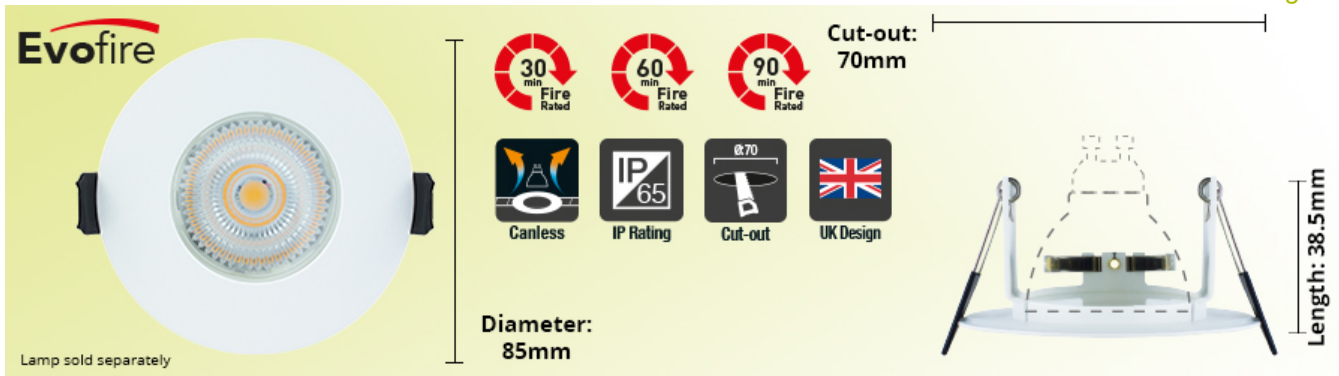

## Evofire 70mm cut-out IP65 Fire Rated Downlight with GU10 Holder

Partcode: ILDLFR70D001 / Page: 1

The Evofire Fire Rated Downlight is a safe and attractive fitting for a GU10 or MR16 LED lamp. The fully open design of the Evofire does not conceal your lamp in a large metal canister, which can trap some of the heat it generates, lowering lamp lifetime and performance. Lamps installed in an Evofire run at up to 10 degrees C cooler than a typical can-style fire rated downlight from leading LED brands - this can extend the lifetime of your lamps.

As well being very tough thanks to its steel construction, The Evofire is also a highly aesthetic choice for Fire Rated lighting. The 1mm blend-in bezel is up to 10 times thinner than typical IP65 rated downlights, has a high quality powder coating and fits almost flush with your ceiling, so the downlight looks discreet and pleasing in any setting.

### Physical Data

Product Finish: Matt white

Material: Steel, Glass

Construction: Pressed Steel, Glass

*Partcode: ILDLFR70D001 / Page: 2*

**Physical Data**

Length: 39mm

Diameter: 85mm

Weight (Unpackaged Single Unit): 70g

Cut Out Diameter: 70mm

Lamp or Luminaire Shape: Round

Luminaire Fixing: Recess mounted

Fire Rating: 30, 60, 90

**Electrical Data****Light Data**

Partcode: ILDLFR70D001 / Page: 3