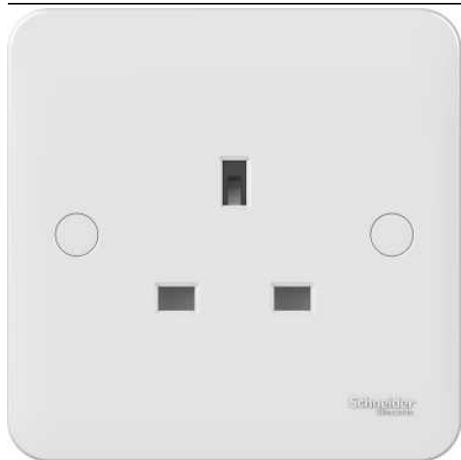

# GGBL3050

Lisse - unswitched socket - 13 A - 1 gang - 230 V - white

### Main

Commercial Status	Commercialised
Range	Lisse
Aesthetic name	White moulded
Product or component type	Unswitched socket
Device presentation	Complete product
Outlet standard	British
Colour tint	Matt white
Quantity per set	Set of 10
Type of packing	Carton

### Complementary

Switch function	1-pole
Rated current	13 A, 230 V AC 50 Hz :
Actuator	Rocker
Number of gangs	1 gang
Fixing mode	By screws
Connections - terminals	Screw terminals
Material	Urea (carbamide)
Type of installation	Indoor
Depth	87 mm
Width	87 mm
Height	27 mm
Product weight	0.08 kg