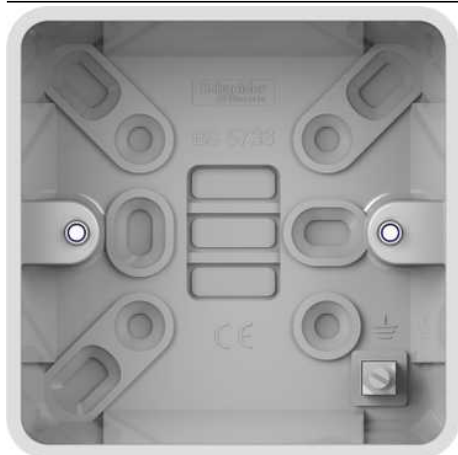

# GGBL9125

Lisse white moulded - surface pattress box - 1 gang - white - 25mm

### Complementary

Device mounting	Surface
Mounting support	Wall mounted
Number of gangs	1 gang
Cable entry	Knock-outs
Fixing mode	By screws
Material	Urea (carbamide)
Type of packing	Carton
Type of installation	Indoor
Depth	87.4 mm
Width	87.4 mm
Height	30 mm
Product weight	0.074 kg