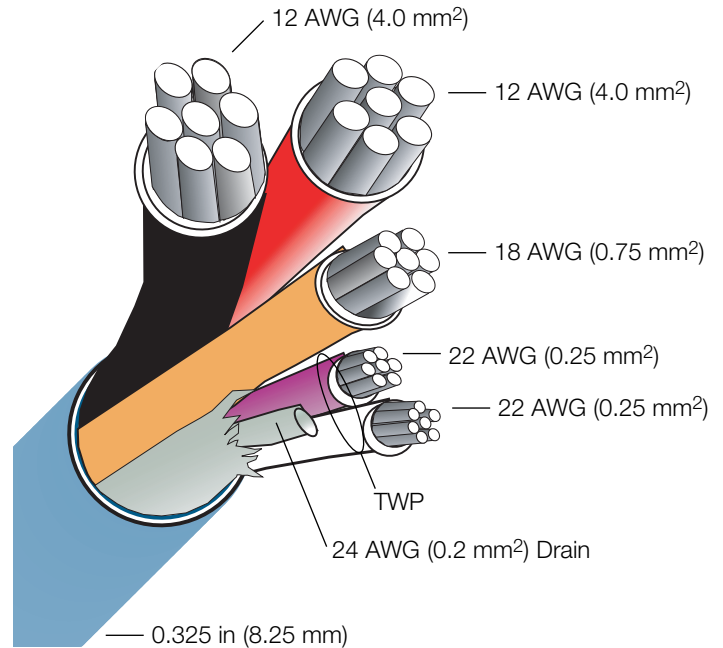

GRX-CBL-346S Cable

Non-Plenum rated cable for use with the following Lutron systems:

- GRAFIK Eye® 3000
- GRAFIK Eye® QS
- Energi Savr Node™

Specifications

- Listed as type CL3R or CMR cULus.
- Available in 500 ft (150 m) spool.
- Five conductors:
 - Common – 18 AWG (0.75 mm²)
 - Power – 18 AWG (0.75 mm²)
 - MUX Data – 22 AWG (0.25 mm²)
 - MUX Data – 22 AWG (0.25 mm²) } Twisted wire pair
 - Drain Wire – 24 AWG (0.2 mm²)
- Total Outer Jacket Diameter: 0.21 in (5.3 mm).
- 300 V Rated.
- PVC sheath, 75 °C rated.
- UL Listed.
- Rated FT4.
- cULus or CSA Listed.
- Capacitance of 22 AWG (0.25 mm²) Twisted Wire Pair:
 - Conductor to shield: 48 pf/ft max
 - Conductor to Conductor: 25 pf/ft max

* Please refer to the Product Specification Submittal Sheets or Product Installation Guides for control link wiring distance maximums and other limitations.

Job Name:

Model Numbers:

Job Number:

GRX-CBL-46L Cable

Specifications

- Listed as type CL3R or CMG cULus.
- Available in 250 ft (75 m) or 500 ft (150 m) spools.
- Six conductors:
 - Common – 12 AWG (4.0 mm²)
 - Power – 12 AWG (4.0 mm²)
 - MUX Data – 22 AWG (0.25 mm²)
 - MUX Data – 22 AWG (0.25 mm²) } Twisted wire pair
 - Sense Line – 18 AWG (0.75 mm²)
 - Drain Wire – 24 AWG (0.2 mm²)
- Total Outer Jacket Diameter: 0.325 in (8.25 mm).
- 300 V Rated.
- PVC sheath, 75 °C rated.
- UL Listed.
- Rated FT4.
- cULus or CSA Listed.
- Capacitance of 22 AWG (0.25 mm²) Twisted Wire Pair:
 - Conductor to shield: 48 pf/ft max
 - Conductor to Conductor: 25 pf/ft max