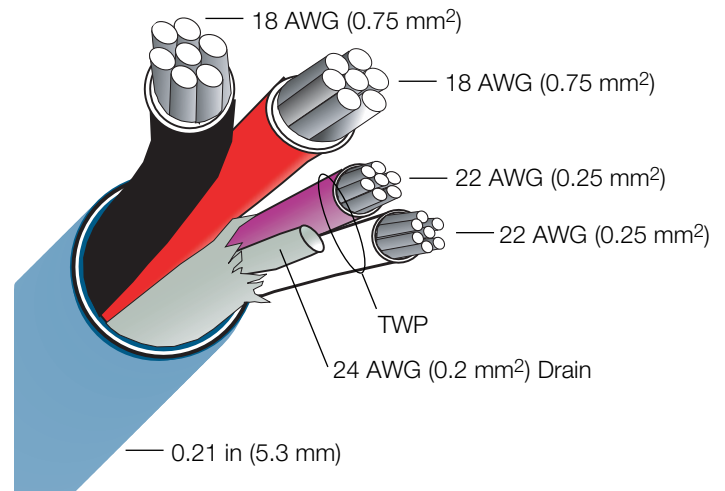

GRX-CBL-346S Cable

Non-Plenum rated cable for use with the following Lutron systems:

- GRAFIK Eye® 3000
- GRAFIK Eye® QS
- Energi Savr Node™

Specifications

- Listed as type CL3R or CMR cULus.
- Available in 500 ft (150 m) spool.
- Five conductors:
 - Common – 18 AWG (0.75 mm²)
 - Power – 18 AWG (0.75 mm²)
 - MUX Data – 22 AWG (0.25 mm²)
 - MUX Data – 22 AWG (0.25 mm²) } Twisted wire pair
 - Drain Wire – 24 AWG (0.2 mm²)
- Total Outer Jacket Diameter: 0.21 in (5.3 mm).
- 300 V Rated.
- PVC sheath, 75 °C rated.
- UL Listed.
- Rated FT4.
- cULus or CSA Listed.
- Capacitance of 22 AWG (0.25 mm²) Twisted Wire Pair:
 - Conductor to shield: 48 pf/ft max
 - Conductor to Conductor: 25 pf/ft max

* Please refer to the Product Specification Submittal Sheets or Product Installation Guides for control link wiring distance maximums and other limitations.

Job Name:

Model Numbers:

Job Number:

GRX-CBL-46L Cable

Specifications

- Listed as type CL3R or CMG cULus.
- Available in 250 ft (75 m) or 500 ft (150 m) spools.
- Six conductors:
 - Common – 12 AWG (4.0 mm²)
 - Power – 12 AWG (4.0 mm²)
 - MUX Data – 22 AWG (0.25 mm²)
 - MUX Data – 22 AWG (0.25 mm²) } Twisted wire pair
 - Sense Line – 18 AWG (0.75 mm²)
 - Drain Wire – 24 AWG (0.2 mm²)
- Total Outer Jacket Diameter: 0.325 in (8.25 mm).
- 300 V Rated.
- PVC sheath, 75 °C rated.
- UL Listed.
- Rated FT4.
- cULus or CSA Listed.
- Capacitance of 22 AWG (0.25 mm²) Twisted Wire Pair:
 - Conductor to shield: 48 pf/ft max
 - Conductor to Conductor: 25 pf/ft max