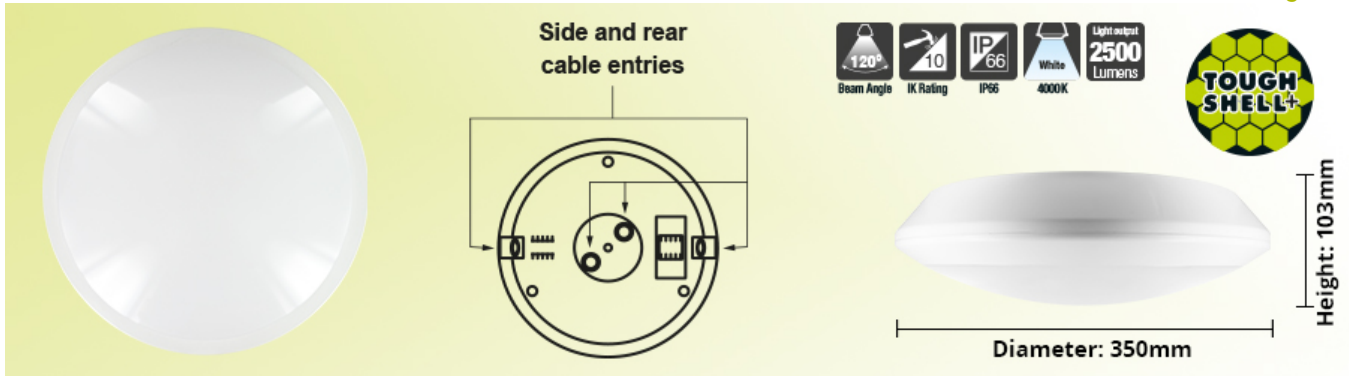

Tough-Shell+ Bulkhead (White) 24W 4000K 2500lm IK10

Partcode: ILBHA037 / Page: 1

The Integral LED 24W low-energy Tough-Shell+ IP66 Bulkhead has a back-lit LED design that provides a 120 degree beam angle and an even light distribution, available in a black and white finish.

This luminaire is suitable for outdoor and indoor installation. Engineered from a super-tough IK10 rated polycarbonate body, it is ideal for external walls in homes, industrial estates and car parks. Indoor uses include walls and ceilings in hallways, stairways and even bathrooms (Zone 1, 2 and 3). This bulkhead delivers 2500 lumens and 4000K white colour temperature. Long life expectancy of 35,000 hours based on normal usage. Each unit is supplied with an easy-to-follow installation guide.

Product Finish: Matt white

Optic: Polycarbonate diffuser

Material: Polycarbonate

Construction: Polycarbonate casing and diffuser

Physical Data

Depth: 103mm
Diameter: 350mm
Weight (Unpackaged Single Unit): 1190g
Lamp or Luminaire Shape: Round
Luminaire Fixing: Ceiling, Wall

Light Data

Lumens: 2,500lm
Lumens per Watt: 104.0lm/W
Beam Angle: 120°
Correlated Colour Temperature (CCT): 4,000k
Colour Temperature: Cool White
Colour Rendering Index (CRI): ≥ 80
LED Type: Surface mounted device (SMD)
Instant on - Less than 1 second: Yes
Lifetime: 35,000 hrs
Switching Cycles: $>17,500$ X