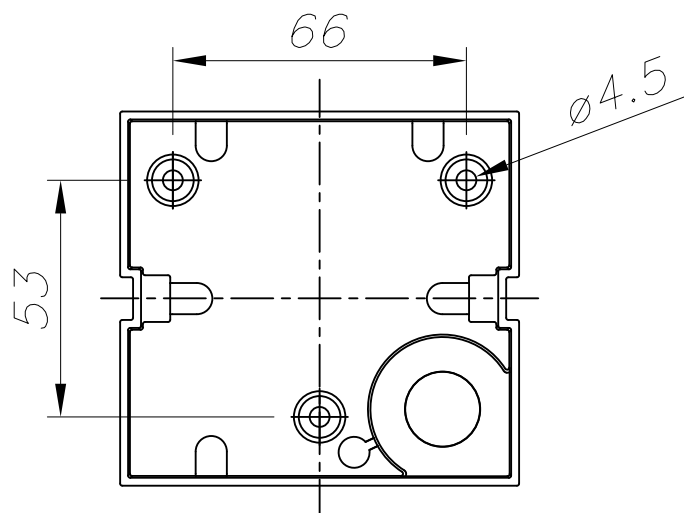

PLANTILLA DE INSTALACIÓN
INSTALLATION TEMPLATE