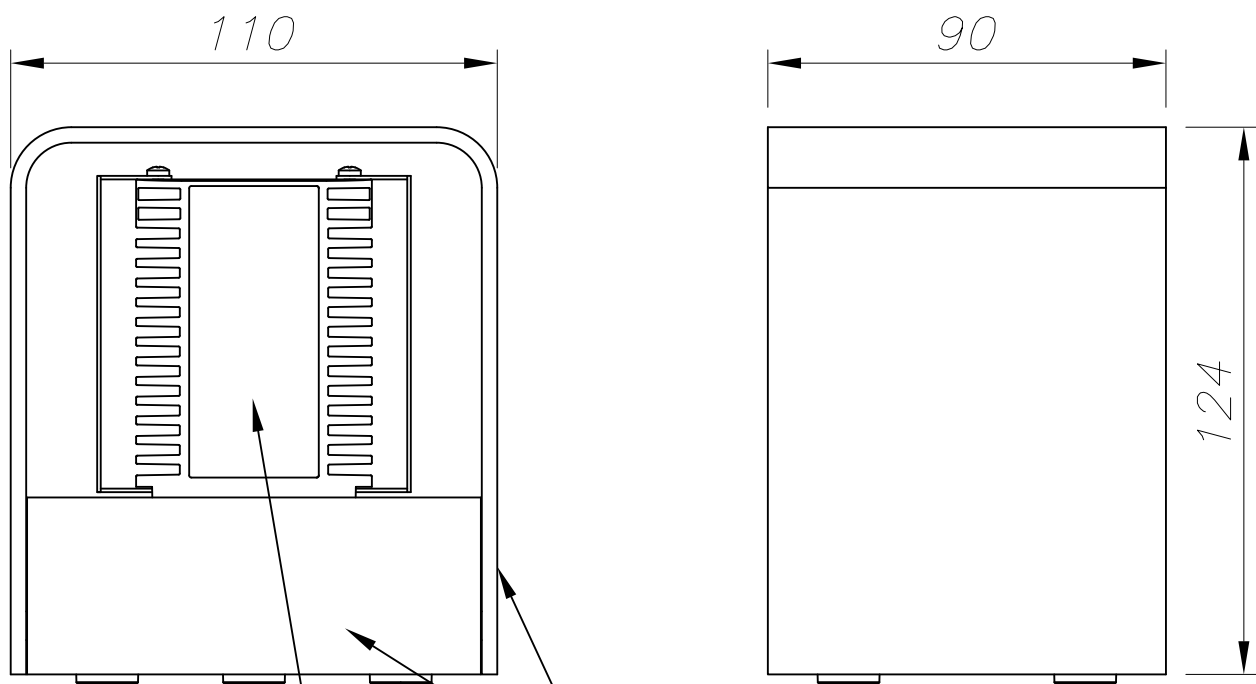

##### Logistics

Energy Efficiency: LED A++  
EAN Code: 8435381443504  
Net Weight (Kg): 0.980  
Weight in Kg (packaged): 1.165  
Packing: 125 x 110 x 165  
Masterbox: 4

CRISTAL ARENADO INTERIOR  
SANDFROSTED GLASS INSIDE