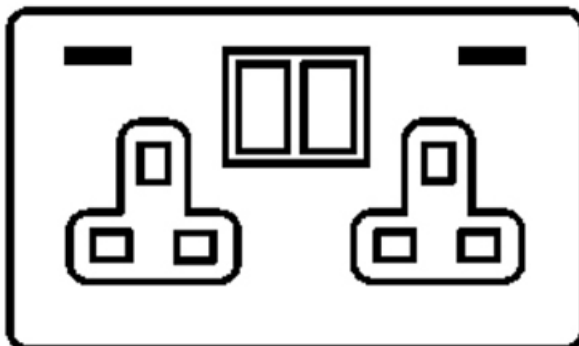

## Victorian Elite Range - Satin Chrome Double USB Socket (13 Amp) - R03.755.SCW-USB

<b>Range</b>	Victorian Elite Range
<b>Product</b>	Victorian Elite Satin Chrome R03
<b>Insert Type</b>	Double USB Socket (13 Amp)
<b>Plate Finish</b>	Satin Chrome
<b>Switch Colour</b>	Satin Chrome
<b>Body and Switch Trim</b>	White
<b>Height</b>	86 mm
<b>Width</b>	147 mm
<b>Fixing Hole Centres</b>	Box Fixing = 120.6 mm
<b>Minimum Box Depth</b>	35
<b>Current</b>	13 Amp
<b>Voltage</b>	230 V
<b>Power</b>	-
<b>Terminal Capacity</b>	4 mm <sup>2</sup>
<b>Earth Terminal Capacity</b>	5 mm <sup>2</sup>
<b>Product Class 1</b>	Face plate must be earthed
<b>Ambient Operating Temperature</b>	-5°C - 40°C
<b>Recommended Location</b>	Indoor use only
<b>Standard</b>	BS 1363