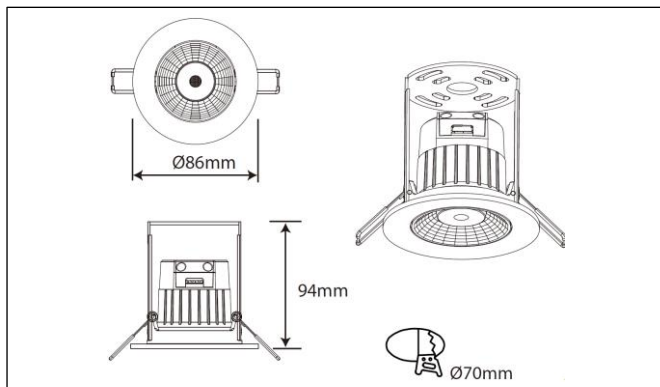

DOWNLIGHTS
RAMADA IP65 FIRE RATED DOWNLIGHTS

ROBUS®

Product Code:	RRA083060-01	RRA084060-01
Comparable to Halogen (W):	50	50
Total Power (W):	8.5	8.7
Total Light Output (lm):	590	670
Efficacy (lm / cctW):	69	77
Rated Life (hrs):	30,000	30,000
Warranty (yrs):	2	2
Illuminance at 1m (lux):	540	640
Beam Angle (deg):	60	60
CCT (K):	3,000	4,000
CRI (Ra):	80	80
Ingress Protection (IP):	65	65
Operating Temperature (°C):	-20 < Ta < +40	-20 < Ta < +40
Operating Voltage (Vac):	220-240	220-240
Power Factor (PF):	0.9	0.9
Cut Out (mm):	70	70
Height (mm):	94	94
Diameter (mm):	86	86
Box Qty:	1	1
Weight (kg):	0.3	0.3

Accessories:

White and Brushed Chrome trims **Included**
Optional Polished Chrome clip-on trim **RRATRIM-03**

Standards & Approvals:

Complies with: EN 60598-1, EN 60598-2-2, EN 62471, EN 62493, EN 55015, EN 61000-3-2, EN 61000-3-3, BS 476-21, EN 61374-1, EN 61374-2-13, EN61547, EN62031