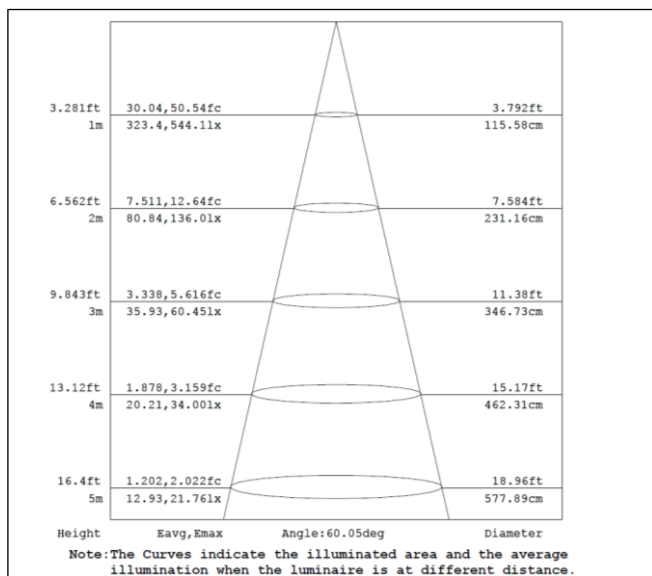

**Cone Illuminance Diagram:**

Diagram for RRA083060-01. Other diagrams available on request

**Polar Intensity Diagram:**

Diagram for RRA083060-01. Other diagrams available on request

PLEASE NOTE: INFORMATION IN THIS DOCUMENT MAY BE SUBJECT TO CHANGE WITHOUT PRIOR NOTICE