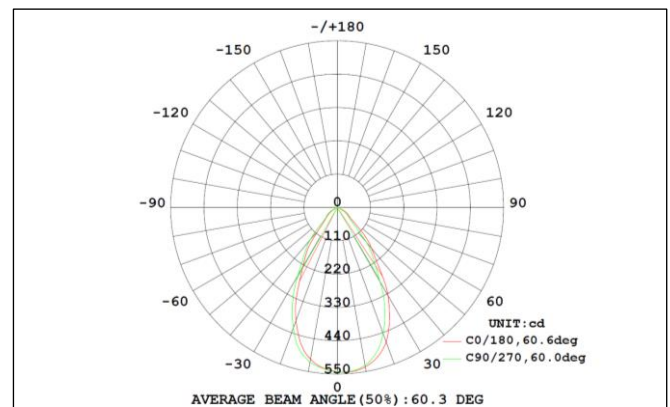

**Cone Illuminance Diagram:**

Diagram for RRA083060-01. Other diagrams available on request

**Polar Intensity Diagram:**

Diagram for RRA083060-01. Other diagrams available on request

PLEASE NOTE: INFORMATION IN THIS DOCUMENT MAY BE SUBJECT TO CHANGE WITHOUT PRIOR NOTICE