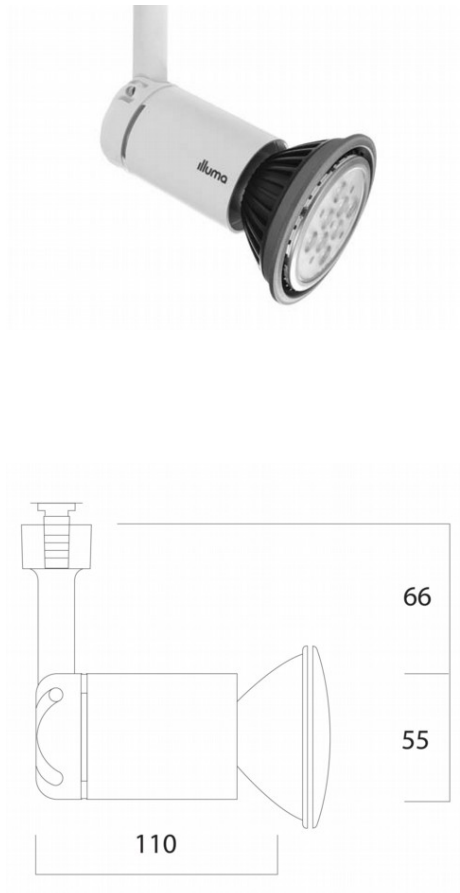

Range Name:	Topspot
Product Type:	Spotlights
Description:	Topspot-E27 R60 - R63 - R80 - PAR20 - E27 PAR30 - PAR 38-White-1-Circuit Switched Track Adaptor
Product Code:	T310-WH/S

Body Colour:	White
Mounting:	Track Mounted
Track Adaptor:	S - 1-Circuit Switched Track Adaptor
Pendant Stem Length(mm):	-
Environment:	Interior
Size(mm)	110 x 55 x 121
Cut Out(mm):	-
Recessed Depth(mm):	-
Vertical Tilt(°):	90°
Horizontal Rotation(°):	35°
Light Source:	Multi Source
Lamp Type:	E27 R60 - R63 - R80 - PAR20 - E27 PAR30 - PAR 38
Lamp Included:	No
Lamp Base:	E27
Lamp Life(Hours):	-
Lumen Output(lm):	-
Colour Temperature(k):	- -
CRI(Ra):	-
Beam Angle(°):	-
Voltage(V):	230VAC
Total System Power(W):	-
Lamp Current(A):	-
Power Factor:	-
Luminaire Efficacy(lm/W):	-
Class:	Class 2
Gear:	-
EAN Code:	5030785041832
Dimmability:	-
Emergency:	-
IP Rating:	IP20
Weight(kg):	0.2kg
Housing Material:	Plastic
Material Finish:	Natural
Guarantee:	5 Year Guarantee

Images, line drawings and measurements illustrated may, in some cases be approximate and for guidance only. Colour finishes will be maintained as accurately as possible but matching cannot be guaranteed.