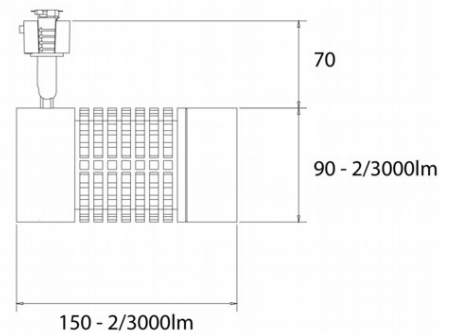

Range Name:	Gridspot LED
Product Type:	Spotlights
Product Code:	T322024-WH/SDL/840
Body Colour:	White
Mounting:	Track Mounted
Track Adaptor:	SDL - 1-Circuit Switched Track Adaptor
Pendant Stem Length(mm):	-
Vertical Mount:	-
Environment:	Interior
Size(mm)	150 x 90 x 160
Cut Out(mm):	-
Recessed Depth(mm):	-
Vertical Tilt(°):	90°
Horizontal Rotation(°):	355°
Light Source:	LED
Lamp Type:	CREE LED
Lamp Included:	In Built
Lamp Base:	-
Lamp Life(Hours):	50000 hours
Lumen Output(lm):	2000lm
Colour Temperature(k):	4000k Neutral White
CRI(Ra):	85
Beam Angle(°):	24°
Voltage(V):	240V
Total System Power(W):	24.4W
Lamp Current(A):	0.102
Power Factor:	1
Luminaire Efficacy(lm/W):	82 lm/W
Class:	Class 1
Gear:	Built In
EAN Code:	5030785128861
Dimmability:	Leading/Trailing Edge Dimmable
Emergency:	-
IP Rating:	IP20
Weight(kg):	1kg
Housing Material:	Aluminium
Material Finish:	Powder Coated
Guarantee:	5 Year Guarantee

Images, line drawings and measurements illustrated may, in some cases be approximate and for guidance only. Colour finishes will be maintained as accurately as possible but matching cannot be guaranteed.