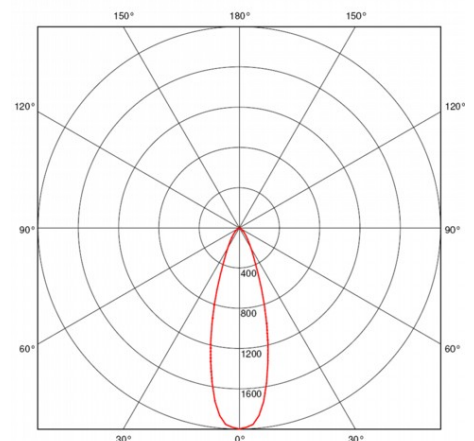

Range Name:	Gridspot LED
Product Type:	Spotlights
Product Code:	T322024-WH/SDL/840
Body Colour:	White
Mounting:	Track Mounted
Track Adaptor:	SDL - 1-Circuit Switched Track Adaptor
Pendant Stem Length(mm):	-
Vertical Mount:	-
Environment:	Interior
Size(mm)	150 x 90 x 160
Cut Out(mm):	-
Recessed Depth(mm):	-
Vertical Tilt(°):	90°
Horizontal Rotation(°):	355°
Light Source:	LED
Lamp Type:	CREE LED
Lamp Included:	In Built
Lamp Base:	-
Lamp Life(Hours):	50000 hours
Lumen Output(lm):	2000lm
Colour Temperature(k):	4000k Neutral White
CRI(Ra):	85
Beam Angle(°):	24°
Voltage(V):	240V
Total System Power(W):	24.4W
Lamp Current(A):	0.102
Power Factor:	1
Luminaire Efficacy(lm/W):	82 lm/W
Class:	Class 1
Gear:	Built In
EAN Code:	5030785128861
Dimmability:	Leading/Trailing Edge Dimmable
Emergency:	-
IP Rating:	IP20
Weight(kg):	1kg
Housing Material:	Aluminium
Material Finish:	Powder Coated
Guarantee:	5 Year Guarantee

Images, line drawings and measurements illustrated may, in some cases be approximate and for guidance only. Colour finishes will be maintained as accurately as possible but matching cannot be guaranteed.