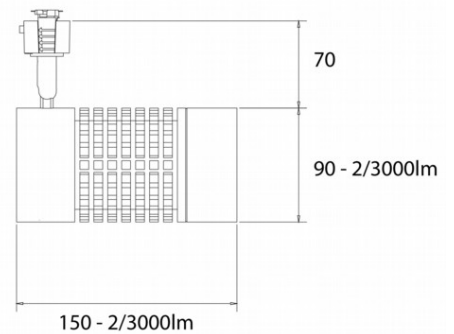

<b>Range Name:</b>	Gridspot LED
<b>Product Type:</b>	Spotlights
<b>Product Code:</b>	T322038-WH/SDL/840
<b>Body Colour:</b>	White
<b>Mounting:</b>	Track Mounted
<b>Track Adaptor:</b>	SDL - 1-Circuit Switched Track Adaptor
<b>Pendant Stem Length(mm):</b>	-
<b>Vertical Mount:</b>	-
<b>Environment:</b>	Interior
<b>Size(mm)</b>	150 x 90 x 160
<b>Cut Out(mm):</b>	-
<b>Recessed Depth(mm):</b>	-
<b>Vertical Tilt(°):</b>	90°
<b>Horizontal Rotation(°):</b>	355°
<b>Light Source:</b>	LED
<b>Lamp Type:</b>	CREE LED
<b>Lamp Included:</b>	In Built
<b>Lamp Base:</b>	-
<b>Lamp Life(Hours):</b>	50000 hours
<b>Lumen Output(lm):</b>	2000lm
<b>Colour Temperature(k):</b>	4000k Neutral White
<b>CRI(Ra):</b>	85
<b>Beam Angle(°):</b>	38°
<b>Voltage(V):</b>	240V
<b>Total System Power(W):</b>	24.4W
<b>Lamp Current(A):</b>	0.102
<b>Power Factor:</b>	1
<b>Luminaire Efficacy(lm/W):</b>	82 lm/W
<b>Class:</b>	Class 1
<b>Gear:</b>	Built In
<b>EAN Code:</b>	5030785128908
<b>Dimmability:</b>	Leading/Trailing Edge Dimmable
<b>Emergency:</b>	-
<b>IP Rating:</b>	IP20
<b>Weight(kg):</b>	1kg
<b>Housing Material:</b>	Aluminium
<b>Material Finish:</b>	Powder Coated
<b>Guarantee:</b>	5 Year Guarantee

Images, line drawings and measurements illustrated may, in some cases be approximate and for guidance only. Colour finishes will be maintained as accurately as possible but matching cannot be guaranteed.