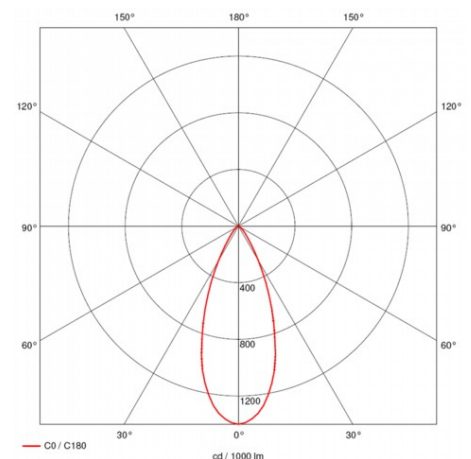

<b>Range Name:</b>	Gridspot LED
<b>Product Type:</b>	Spotlights
<b>Product Code:</b>	T322038-WH/SDL/840
<b>Body Colour:</b>	White
<b>Mounting:</b>	Track Mounted
<b>Track Adaptor:</b>	SDL - 1-Circuit Switched Track Adaptor
<b>Pendant Stem Length(mm):</b>	-
<b>Vertical Mount:</b>	-
<b>Environment:</b>	Interior
<b>Size(mm)</b>	150 x 90 x 160
<b>Cut Out(mm):</b>	-
<b>Recessed Depth(mm):</b>	-
<b>Vertical Tilt(°):</b>	90°
<b>Horizontal Rotation(°):</b>	355°
<b>Light Source:</b>	LED
<b>Lamp Type:</b>	CREE LED
<b>Lamp Included:</b>	In Built
<b>Lamp Base:</b>	-
<b>Lamp Life(Hours):</b>	50000 hours
<b>Lumen Output(lm):</b>	2000lm
<b>Colour Temperature(k):</b>	4000k Neutral White
<b>CRI(Ra):</b>	85
<b>Beam Angle(°):</b>	38°
<b>Voltage(V):</b>	240V
<b>Total System Power(W):</b>	24.4W
<b>Lamp Current(A):</b>	0.102
<b>Power Factor:</b>	1
<b>Luminaire Efficacy(lm/W):</b>	82 lm/W
<b>Class:</b>	Class 1
<b>Gear:</b>	Built In
<b>EAN Code:</b>	5030785128908
<b>Dimmability:</b>	Leading/Trailing Edge Dimmable
<b>Emergency:</b>	-
<b>IP Rating:</b>	IP20
<b>Weight(kg):</b>	1kg
<b>Housing Material:</b>	Aluminium
<b>Material Finish:</b>	Powder Coated
<b>Guarantee:</b>	5 Year Guarantee

Images, line drawings and measurements illustrated may, in some cases be approximate and for guidance only. Colour finishes will be maintained as accurately as possible but matching cannot be guaranteed.