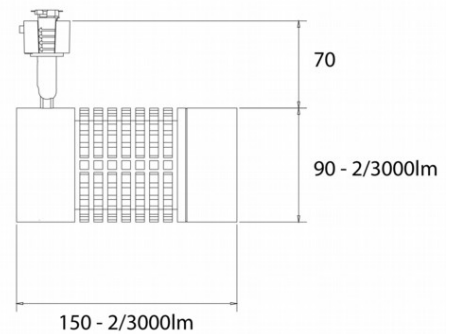

Range Name:	Gridspot LED
Product Type:	Spotlights
Product Code:	T323024-WH/SDL/830
Body Colour:	White
Mounting:	Track Mounted
Track Adaptor:	SDL - 1-Circuit Switched Track Adaptor
Pendant Stem Length(mm):	-
Vertical Mount:	-
Environment:	Interior
Size(mm)	150 x 90 x 160
Cut Out(mm):	-
Recessed Depth(mm):	-
Vertical Tilt(°):	90°
Horizontal Rotation(°):	355°
Light Source:	LED
Lamp Type:	CREE LED
Lamp Included:	In Built
Lamp Base:	-
Lamp Life(Hours):	50000 hours
Lumen Output(lm):	3000lm
Colour Temperature(k):	3000k Warm White
CRI(Ra):	85
Beam Angle(°):	24°
Voltage(V):	240V
Total System Power(W):	35W
Lamp Current(A):	0.146
Power Factor:	1
Luminaire Efficacy(lm/W):	86 lm/W
Class:	Class 1
Gear:	Built In
EAN Code:	5030785129110
Dimmability:	Leading/Trailing Edge Dimmable
Emergency:	-
IP Rating:	IP20
Weight(kg):	1kg
Housing Material:	Aluminium
Material Finish:	Powder Coated
Guarantee:	5 Year Guarantee

Images, line drawings and measurements illustrated may, in some cases be approximate and for guidance only. Colour finishes will be maintained as accurately as possible but matching cannot be guaranteed.