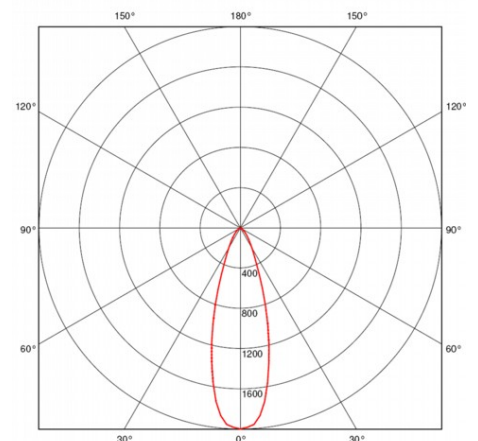

Range Name:	Gridspot LED
Product Type:	Spotlights
Product Code:	T323024-WH/SDL/830
Body Colour:	White
Mounting:	Track Mounted
Track Adaptor:	SDL - 1-Circuit Switched Track Adaptor
Pendant Stem Length(mm):	-
Vertical Mount:	-
Environment:	Interior
Size(mm)	150 x 90 x 160
Cut Out(mm):	-
Recessed Depth(mm):	-
Vertical Tilt(°):	90°
Horizontal Rotation(°):	355°
Light Source:	LED
Lamp Type:	CREE LED
Lamp Included:	In Built
Lamp Base:	-
Lamp Life(Hours):	50000 hours
Lumen Output(lm):	3000lm
Colour Temperature(k):	3000k Warm White
CRI(Ra):	85
Beam Angle(°):	24°
Voltage(V):	240V
Total System Power(W):	35W
Lamp Current(A):	0.146
Power Factor:	1
Luminaire Efficacy(lm/W):	86 lm/W
Class:	Class 1
Gear:	Built In
EAN Code:	5030785129110
Dimmability:	Leading/Trailing Edge Dimmable
Emergency:	-
IP Rating:	IP20
Weight(kg):	1kg
Housing Material:	Aluminium
Material Finish:	Powder Coated
Guarantee:	5 Year Guarantee

Images, line drawings and measurements illustrated may, in some cases be approximate and for guidance only. Colour finishes will be maintained as accurately as possible but matching cannot be guaranteed.