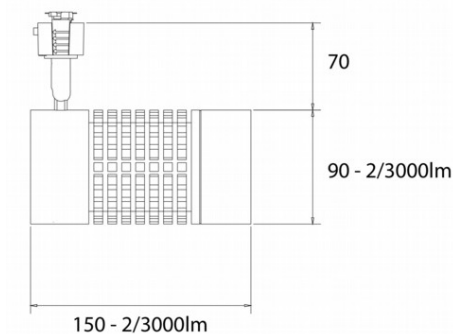

Range Name:	Gridspot LED
Product Type:	Spotlights
Product Code:	T323038-WH/SDL/830

Body Colour:	White
Mounting:	Track Mounted
Track Adaptor:	SDL - 1-Circuit Switched Track Adaptor
Pendant Stem Length(mm):	-
Vertical Mount:	-
Environment:	Interior
Size(mm)	150 x 90 x 160
Cut Out(mm):	-
Recessed Depth(mm):	-
Vertical Tilt(°):	90°
Horizontal Rotation(°):	355°
Light Source:	LED
Lamp Type:	CREE LED
Lamp Included:	In Built
Lamp Base:	-
Lamp Life(Hours):	50000 hours
Lumen Output(lm):	3000lm
Colour Temperature(k):	3000k Warm White
CRI(Ra):	85
Beam Angle(°):	38°
Voltage(V):	240V
Total System Power(W):	35W
Lamp Current(A):	0.146
Power Factor:	1
Luminaire Efficacy(lm/W):	86 lm/W
Class:	Class 1
Gear:	Built In
EAN Code:	5030785129158
Dimmability:	Leading/Trailing Edge Dimmable
Emergency:	-
IP Rating:	IP20
Weight(kg):	1kg
Housing Material:	Aluminium
Material Finish:	Powder Coated
Guarantee:	5 Year Guarantee

Images, line drawings and measurements illustrated may, in some cases be approximate and for guidance only. Colour finishes will be maintained as accurately as possible but matching cannot be guaranteed.