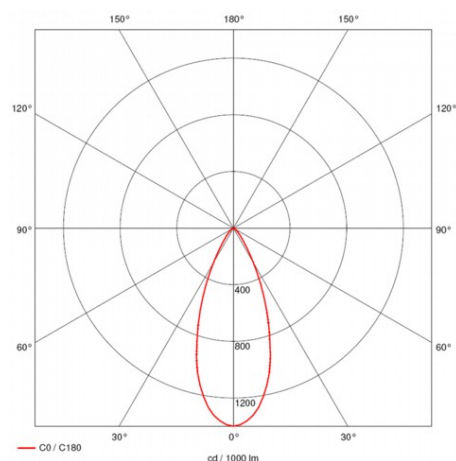

Range Name:	Gridspot LED
Product Type:	Spotlights
Product Code:	T323038-WH/SDL/830

Body Colour:	White
Mounting:	Track Mounted
Track Adaptor:	SDL - 1-Circuit Switched Track Adaptor
Pendant Stem Length(mm):	-
Vertical Mount:	-
Environment:	Interior
Size(mm)	150 x 90 x 160
Cut Out(mm):	-
Recessed Depth(mm):	-
Vertical Tilt(°):	90°
Horizontal Rotation(°):	355°
Light Source:	LED
Lamp Type:	CREE LED
Lamp Included:	In Built
Lamp Base:	-
Lamp Life(Hours):	50000 hours
Lumen Output(lm):	3000lm
Colour Temperature(k):	3000k Warm White
CRI(Ra):	85
Beam Angle(°):	38°
Voltage(V):	240V
Total System Power(W):	35W
Lamp Current(A):	0.146
Power Factor:	1
Luminaire Efficacy(lm/W):	86 lm/W
Class:	Class 1
Gear:	Built In
EAN Code:	5030785129158
Dimmability:	Leading/Trailing Edge Dimmable
Emergency:	-
IP Rating:	IP20
Weight(kg):	1kg
Housing Material:	Aluminium
Material Finish:	Powder Coated
Guarantee:	5 Year Guarantee

Images, line drawings and measurements illustrated may, in some cases be approximate and for guidance only. Colour finishes will be maintained as accurately as possible but matching cannot be guaranteed.