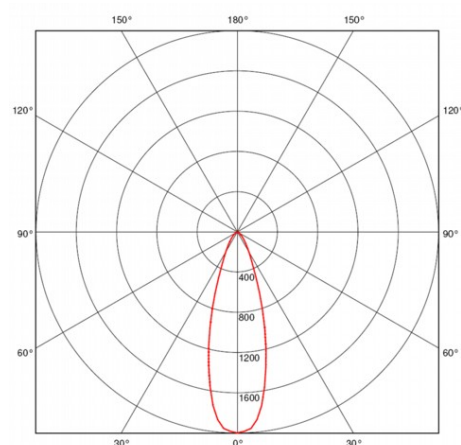

Range Name:	Gridspot LED
Product Type:	Spotlights
Product Code:	T324024-WH/SDL/830

Body Colour:	White
Mounting:	Track Mounted
Track Adaptor:	SDL - 1-Circuit Switched Track Adaptor
Pendant Stem Length(mm):	-
Vertical Mount:	-
Environment:	Interior
Size(mm)	175 x 90 x 160
Cut Out(mm):	-
Recessed Depth(mm):	-
Vertical Tilt(°):	90°
Horizontal Rotation(°):	355°
Light Source:	LED
Lamp Type:	CREE LED
Lamp Included:	In Built
Lamp Base:	-
Lamp Life(Hours):	50000 hours
Lumen Output(lm):	4000lm
Colour Temperature(k):	3000k Warm White
CRI(Ra):	85
Beam Angle(°):	24°
Voltage(V):	240V
Total System Power(W):	45.1W
Lamp Current(A):	0.197
Power Factor:	0.98
Luminaire Efficacy(lm/W):	89 lm/W
Class:	Class 1
Gear:	Built In
EAN Code:	5030785129271
Dimmability:	-
Emergency:	-
IP Rating:	IP20
Weight(kg):	1.15kg
Housing Material:	Aluminium
Material Finish:	Powder Coated
Guarantee:	5 Year Guarantee

Images, line drawings and measurements illustrated may, in some cases be approximate and for guidance only. Colour finishes will be maintained as accurately as possible but matching cannot be guaranteed.