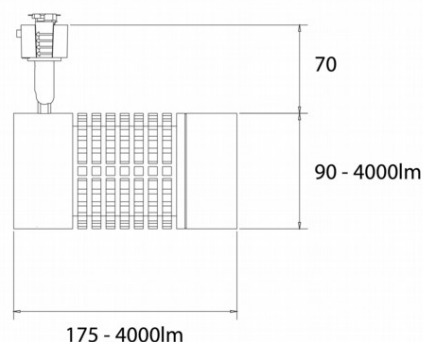

Range Name:	Gridspot LED
Product Type:	Spotlights
Product Code:	T324024-WH/SDL/830

Body Colour:	White
Mounting:	Track Mounted
Track Adaptor:	SDL - 1-Circuit Switched Track Adaptor
Pendant Stem Length(mm):	-
Vertical Mount:	-
Environment:	Interior
Size(mm)	175 x 90 x 160
Cut Out(mm):	-
Recessed Depth(mm):	-
Vertical Tilt(°):	90°
Horizontal Rotation(°):	355°
Light Source:	LED
Lamp Type:	CREE LED
Lamp Included:	In Built
Lamp Base:	-
Lamp Life(Hours):	50000 hours
Lumen Output(lm):	4000lm
Colour Temperature(k):	3000k Warm White
CRI(Ra):	85
Beam Angle(°):	24°
Voltage(V):	240V
Total System Power(W):	45.1W
Lamp Current(A):	0.197
Power Factor:	0.98
Luminaire Efficacy(lm/W):	89 lm/W
Class:	Class 1
Gear:	Built In
EAN Code:	5030785129271
Dimmability:	-
Emergency:	-
IP Rating:	IP20
Weight(kg):	1.15kg
Housing Material:	Aluminium
Material Finish:	Powder Coated
Guarantee:	5 Year Guarantee

Images, line drawings and measurements illustrated may, in some cases be approximate and for guidance only. Colour finishes will be maintained as accurately as possible but matching cannot be guaranteed.