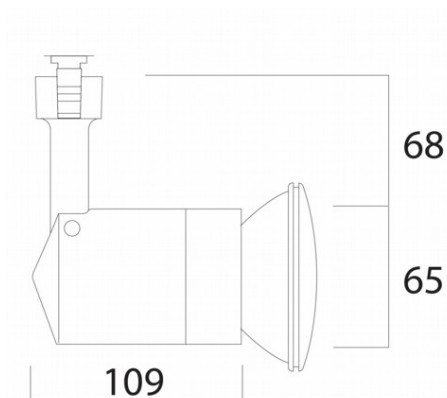

Range Name:	Rocket
Product Type:	Spotlights
Product Code:	T325-BL/S

Body Colour:	Black
Mounting:	Track Mounted
Track Adaptor:	S - 1-Circuit Switched Track Adaptor
Pendant Stem Length(mm):	-
Vertical Mount:	-
Environment:	Interior
Size(mm)	109 x 65 x 133
Cut Out(mm):	-
Recessed Depth(mm):	-
Vertical Tilt(°):	90°
Horizontal Rotation(°):	355°
Light Source:	Multi Source
Lamp Type:	E27 PAR30
Lamp Included:	No
Lamp Base:	E27
Lamp Life(Hours):	-
Lumen Output(lm):	-
Colour Temperature(k):	- -
CRI(Ra):	-
Beam Angle(°):	-
Voltage(V):	230VAC
Total System Power(W):	-
Lamp Current(A):	-
Power Factor:	-
Luminaire Efficacy(lm/W):	-
Class:	Class 2
Gear:	-
EAN Code:	5030785041894
Dimmability:	-
Emergency:	-
IP Rating:	IP20
Weight(kg):	0.2kg
Housing Material:	Plastic
Material Finish:	Powder Coated
Guarantee:	5 Year Guarantee

Images, line drawings and measurements illustrated may, in some cases be approximate and for guidance only. Colour finishes will be maintained as accurately as possible but matching cannot be guaranteed.