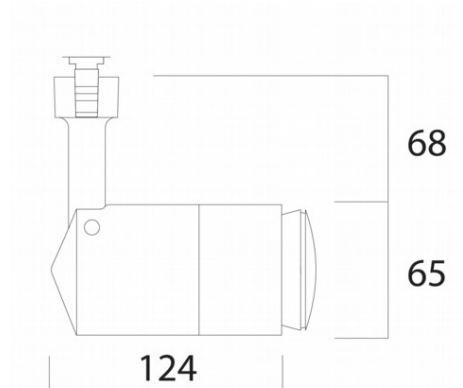

Range Name:	Rocket
Product Type:	Spotlights
Product Code:	T326-WH/S

Body Colour:	White
Mounting:	Track Mounted
Track Adaptor:	S - 1-Circuit Switched Track Adaptor
Pendant Stem Length(mm):	-
Vertical Mount:	-
Environment:	Interior
Size(mm)	124 x 65 x 133
Cut Out(mm):	-
Recessed Depth(mm):	-
Vertical Tilt(°):	90°
Horizontal Rotation(°):	355°
Light Source:	Multi Source
Lamp Type:	E27 R60 - R63 - R80 - PAR20
Lamp Included:	No
Lamp Base:	E27
Lamp Life(Hours):	-
Lumen Output(lm):	-
Colour Temperature(k):	- -
CRI(Ra):	-
Beam Angle(°):	-
Voltage(V):	230VAC
Total System Power(W):	-
Lamp Current(A):	-
Power Factor:	-
Luminaire Efficacy(lm/W):	-
Class:	Class 2
Gear:	-
EAN Code:	5030785041948
Dimmability:	-
Emergency:	-
IP Rating:	IP20
Weight(kg):	0.3kg
Housing Material:	Plastic
Material Finish:	Powder Coated
Guarantee:	5 Year Guarantee

Images, line drawings and measurements illustrated may, in some cases be approximate and for guidance only. Colour finishes will be maintained as accurately as possible but matching cannot be guaranteed.
 Illumina Lighting are continually developing and improving its products. Technical specifications subject to change without prior notice.
 For full terms and conditions visit: <https://www.illumina.co.uk/terms.htm>