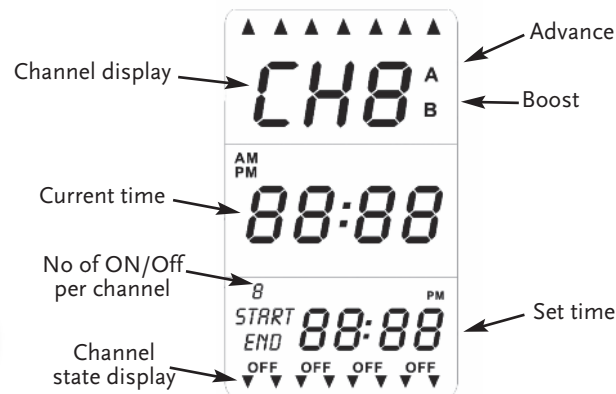

CHANNEL TIMERS

The KingShield 2 & 4 channel central heating & hot water timers offer the equivalent of 4 or 2 separate 7 day timers in one slim, elegant enclosure.

- Up to 4 independently programmable channels (T634A-C)
- 40 on and off settings available per channel
- Programme advance function for each channel
- All products are individually clammed for ease of display

T612A-C

T634A-C

	T612A-C	T634A-C
Product Finish	White	White
Description	1 or 2 Channel Timers	1 - 4 Channel Timer
Product Dimensions	H95 x W154 x D37mm	H95 x W154 x D37mm
Product weight	252g	273g
Barcode	5012739634826	5012739634833
Voltage	230 V AC	230V AC
Display	Clear backlit LED	Clear backlit LED
Max Load	3A Resistive load, 1.25A Inductive per channel	3A Resistive load, 1.25A Inductive per channel
Settings	40 on and off settings available per channel - Summertime setting	40 on and off settings available per channel - Summertime setting
Boost Facility	1 hour boost facility for each channel	1 hour boost facility for each channel
Battery Backup	7 Day	7 Day
Guarantee	1 Year	1 Year
Certification & Conformity	IEC 60730-2-7 and IEC 60730-1	IEC 60730-2-7 and IEC 60730-1