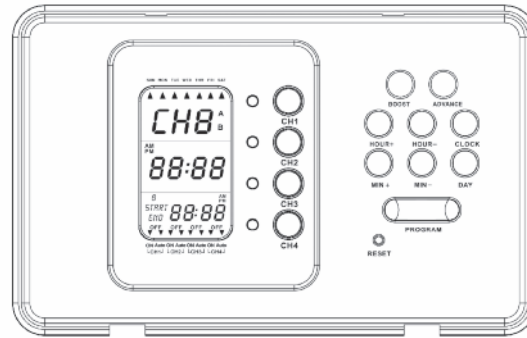

CHANNEL TIMERS

The KingShield 2 & 4 channel central heating & hot water timers offer the equivalent of 4 or 2 separate 7 day timers in one slim, elegant enclosure.

- Up to 4 independently programmable channels (T634A-C)
- 40 on and off settings available per channel
- Programme advance function for each channel
- All products are individually clammed for ease of display

T612A-C

T634A-C

	T612A-C	T634A-C
Product Finish	White	White
Description	1 or 2 Channel Timers	1 - 4 Channel Timer
Product Dimensions	H95 x W154 x D37mm	H95 x W154 x D37mm
Product weight	252g	273g
Barcode	5012739634826	5012739634833
Voltage	230 V AC	230V AC
Display	Clear backlit LED	Clear backlit LED
Max Load	3A Resistive load, 1.25A Inductive per channel	3A Resistive load, 1.25A Inductive per channel
Settings	40 on and off settings available per channel - Summertime setting	40 on and off settings available per channel - Summertime setting
Boost Facility	1 hour boost facility for each channel	1 hour boost facility for each channel
Battery Backup	7 Day	7 Day
Guarantee	1 Year	1 Year
Certification & Conformity	IEC 60730-2-7 and IEC 60730-1	IEC 60730-2-7 and IEC 60730-1