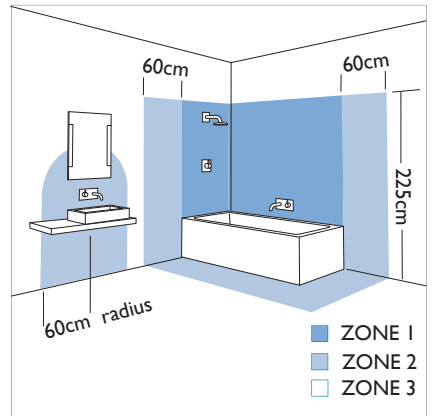

# 0815 Niimi LED

4 x 1w LED		included
------------	--	----------

LED colour temperature:  
Neutral white 3950k

Zones **2** **3**

Astro Lighting Ltd.  
G2 River Way,  
Harlow,  
Essex,  
CM20 2DP  
Great Britain