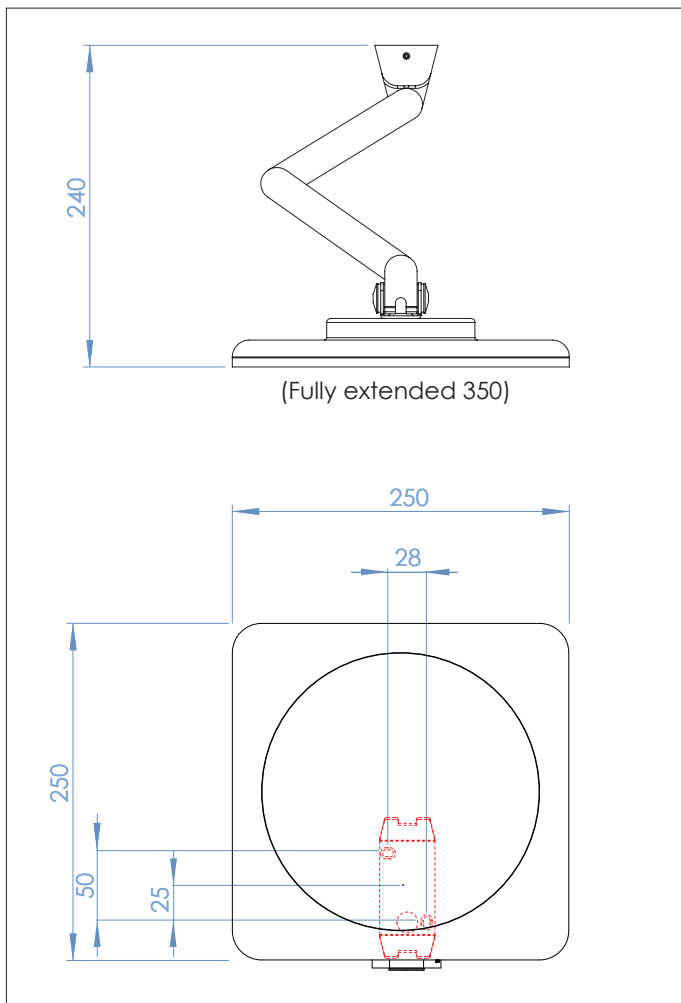

# 0815 Niimi LED

4 x 1w LED		included
------------	--	----------

LED colour temperature:  
Neutral white 3950k

Zones **2** **3**

Astro Lighting Ltd.  
G2 River Way,  
Harlow,  
Essex,  
CM20 2DP  
Great Britain