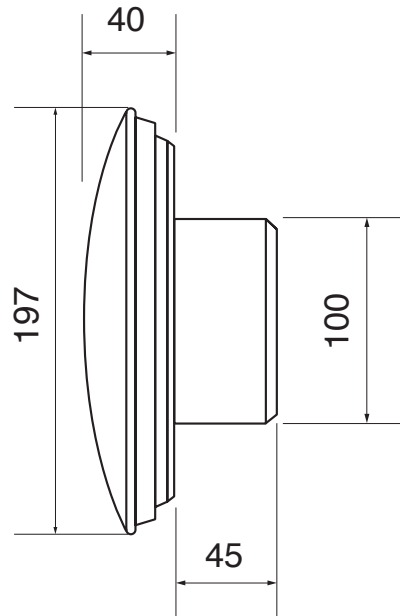

iCON eco 15S

Stylish toilet & bathroom ventilation

Dimensions

Performance