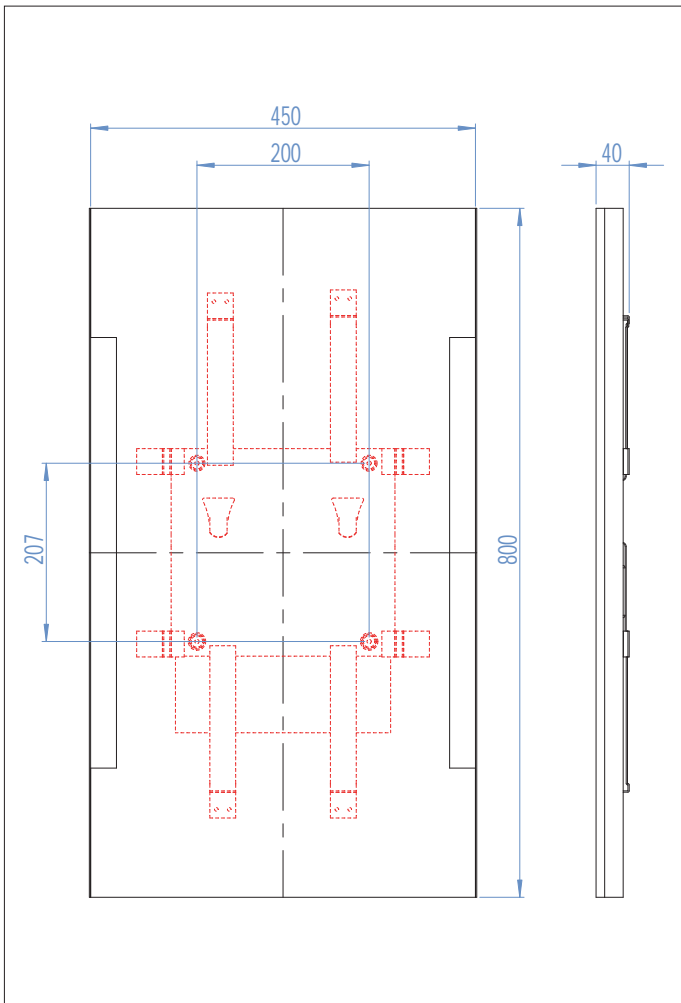

Imola Bathroom Mirror Light, AX0406

2 x 14w T5  included

Zones 2 3

Sparks Electrical Wholesalers Ltd

659-661 Holloway Road
London N19 5SE
Tel: 020 7263 8007
www.sparksdirect.co.uk

Specifications

Model: AX0406
Wattage: 14 W
of lamps: 2
Total wattage: 28 W
Lamp type: T5 Fluorescent Tube
IP Rating: IP44
Zone rating: 2 and 3
Task: Wall
Dimensions: 800 x 450 x 40 mm