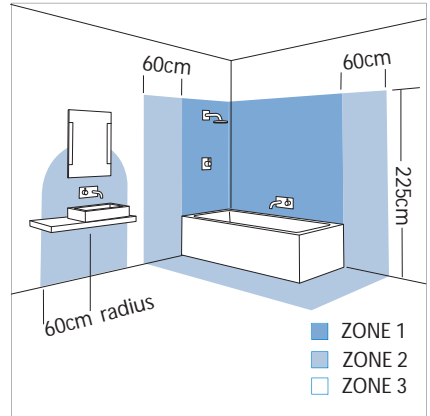

Imola Bathroom Mirror Light, AX0406

2 x 14w T5  included

Zones 2 3

Sparks Electrical Wholesalers Ltd

659-661 Holloway Road
London N19 5SE
Tel: 020 7263 8007
www.sparksdirect.co.uk

Specifications

Model: AX0406
Wattage: 14 W
of lamps: 2
Total wattage: 28 W
Lamp type: T5 Fluorescent Tube
IP Rating: IP44
Zone rating: 2 and 3
Task: Wall
Dimensions: 800 x 450 x 40 mm