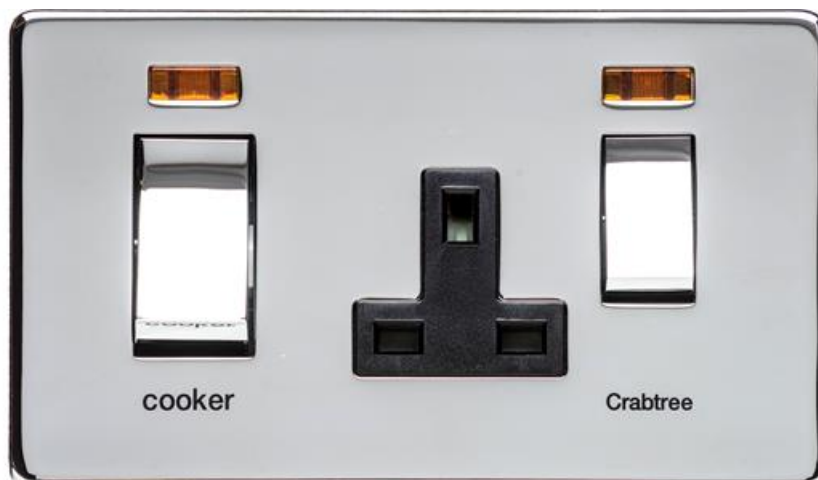

Heritage Brass

Studio Range (Screwless) - Polished Chrome

45A Cooker Unit/13A Socket - Y02.262.PCBK

Range	Studio Range (Screwless)
Insert Type	45A Cooker Unit/13A Socket
Plate Finish	Polished Chrome
Switch Colour	Polished Chrome
Body and Switch Trim	Black
Height	88 mm
Width	148 mm
Fixing Hole Centres	Box Fixing = 120.6 mm
Minimum Box Depth	48
Current	45 Amp
Voltage	230 V
Power	-
Terminal Capacity	4 mm ²
Earth Terminal Capacity	5 mm ²
Product Class 1	Face plate must be earthed
Ambient Operating Temperature	-5°C - 40°C
Recommended Location	Indoor use only
Standard	BS 4177, BS 1363