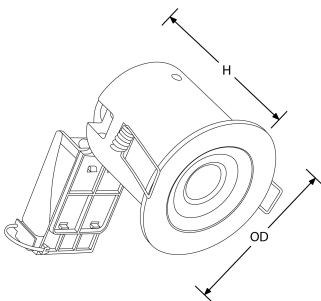

Product Description: EFD™ PRO Fixed / IP Rated Professional Fire Rated Downlight

The EFD™ PRO is our new range of stylish and professional fire rated GU10 downlights. Perfect for use with our market leading range of ICE™ lamps, the EFD™ PRO range is also fitted with our latest push-fit terminal block for even faster installation. The cast aluminium bezels for fixed, adjustable and IP65 rated options are available in four colour finishes to cover all applications.

SKU Code

EN-DLM981X

Line Drawing

Polar Curve

Colour

Product Features:

- Push-fit terminal block with loop in/loop out for installation
- Interchangeable twist & lock bezels available in white, matt white, polished chrome and satin nickel (sold separately)
- Fibre based insulation coverable up to 300mm (LED only)
- For a fixed version use EN-DLM981X & EN-BZ91
- For IP65 rated use EN-DLM981X & EN-BZ93
- Tested in 30, 60 and 90 min fire rated ceilings
- Fire tested with solid timber, joist and metal web joists
- 5 year warranty

Product Specs:

Input Voltage	220~240V AC	Input Frequency	50/60HZ
IP Rating	IP20	Lamp Base	GU10
Overall Diameter (mm)	90	Weight (Kg)	0.161
Height (mm)	107	Product Type	Downlights,Fire-Rated Downlight
Cutout Diameter (mm)	75-75		