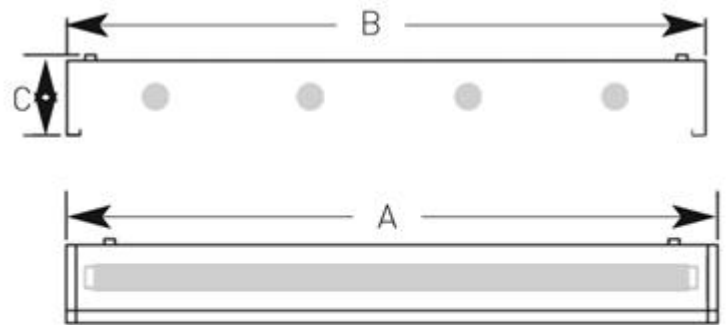

Suspension Kit Suspension Kit N/A

Product Datasheet

Description

Code	Description	Lamp
ASK1	Suspension Kit	N/A

FPL = Fixing Point Length
FPW = Fixing Point Width