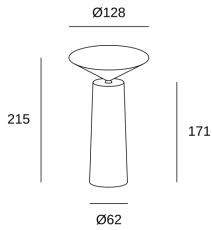

COCKTAIL

Francesc Vilaró

10-8327-14-14

Table lamp COCKTAIL LED 3W LED warm-white 2700K TOUCH DIMMING White 154lm

TECHNICAL FEATURES

Luminaire total power : 3.5W

Real lumens : 154

Real lm/W : 44

Correlated Colour Temperature (CCT) : LED warm-white 2700K

Structure material : Aluminium

Structure finish : White

Diffuser material : Polycarbonate

Diffuser finish : Satin

Voltage / frequency : 100-240V/50-60Hz

Lampholder	Quantity	Light source power (W)
LED	1	3W

EMERGENCY MODULE FEATURES

Battery type: Lithium ion

LOGISTICS

Net weight (kg): 0.75

Packaged weight (kg): 1.38

Packaging: 160mm x 160mm x 280mm