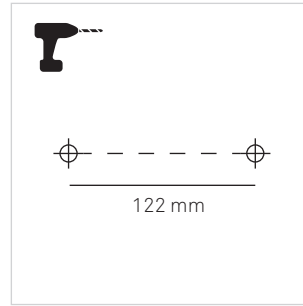

MODIS

WALL FIXTURE SINGLE

LEDS C4

!	✓	05-E062-XX-XX	
	✗	AS11-XXXXXXXXXX	