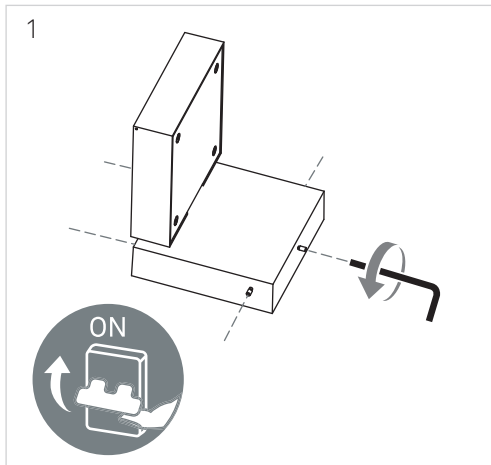

MODIS

WALL FIXTURE SINGLE

LEDS C4

!	✓	05-E062-XX-XX	
	✗	AS11-XXXXXXXXXX	