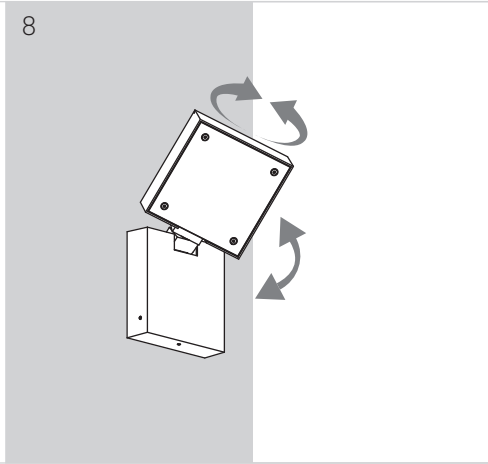

MODIS

WALL FIXTURE SINGLE

LEDS C4

!	✓	05-E062-XX-XX	
	✗	AS11-XXXXXXXXXX	