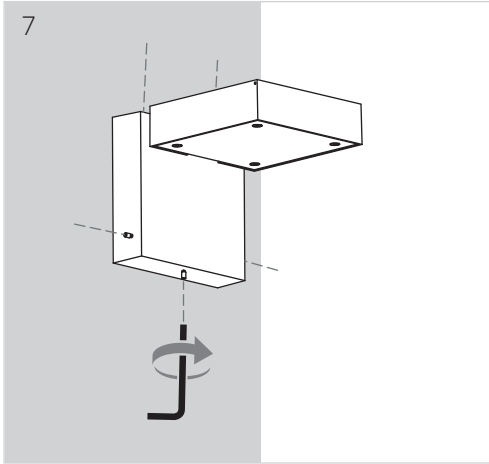

MODIS

WALL FIXTURE SINGLE

LEDS C4

!	✓	05-E062-XX-XX	
	✗	AS11-XXXXXXXXXX	