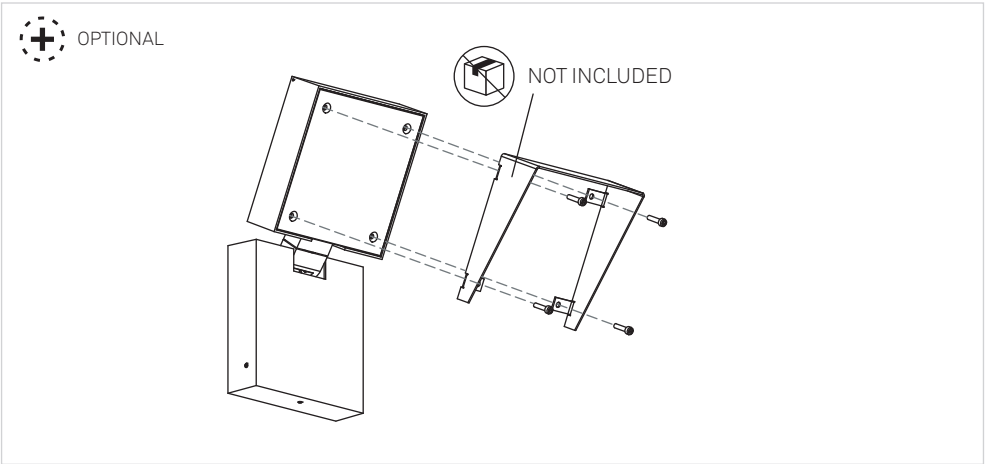

MODIS

WALL FIXTURE SINGLE

LEDS C4

!	✓	05-E062-XX-XX	
	✗	AS11-XXXXXXXXXX	