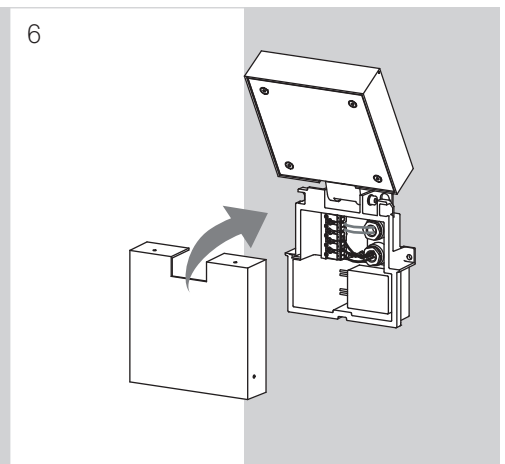

MODIS

WALL FIXTURE SINGLE

LEDS C4

!	✓	05-E062-XX-XX	
	✗	AS11-XXXXXXXXXX	