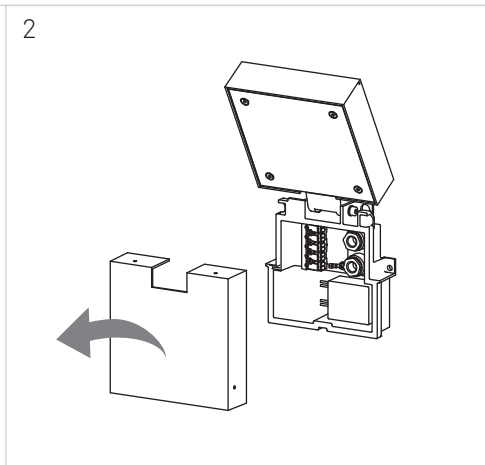

MODIS

WALL FIXTURE SINGLE

LEDS C4

!	✓	05-E062-XX-XX	
	✗	AS11-XXXXXXXXXX	