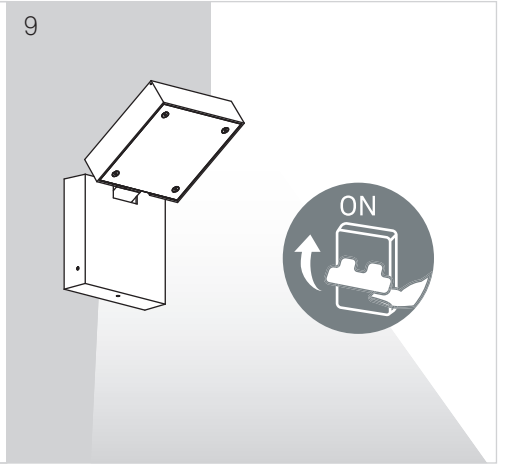

MODIS

WALL FIXTURE SINGLE

LEDS C4

!	✓	05-E062-XX-XX	
	✗	AS11-XXXXXXXXXX	