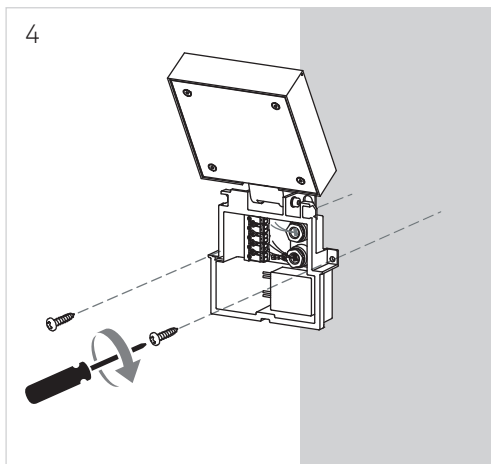

MODIS

WALL FIXTURE SINGLE

LEDS C4

!	✓	05-E062-XX-XX	
	✗	AS11-XXXXXXXXXX	