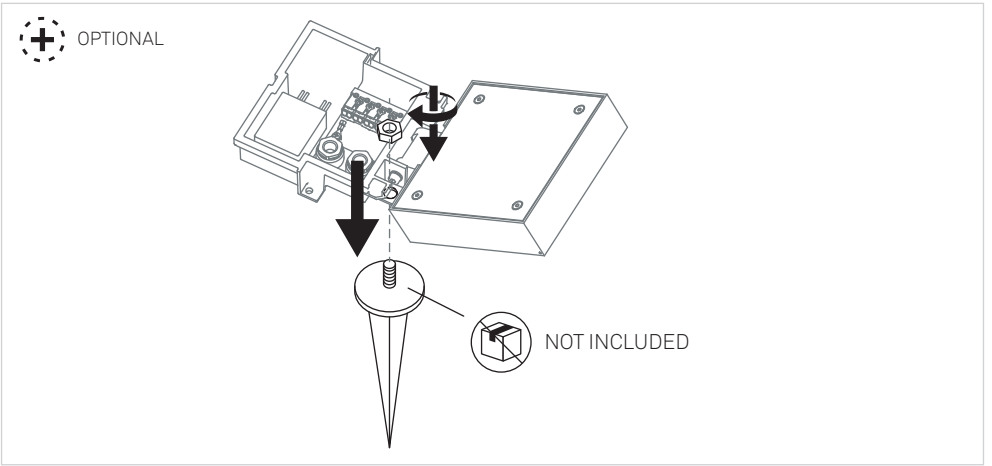

MODIS

WALL FIXTURE SINGLE

LEDS C4

!	✓	05-E062-XX-XX	
	✗	AS11-XXXXXXXXXX	