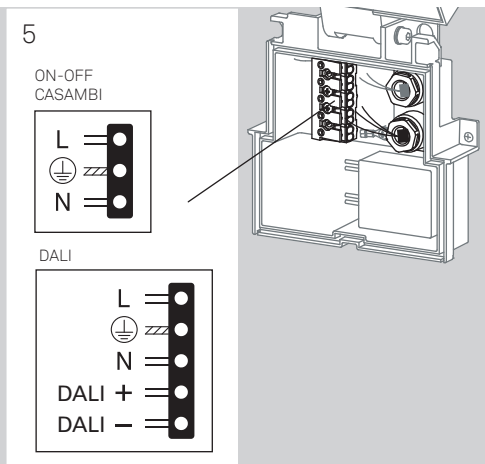

MODIS

WALL FIXTURE SINGLE

LEDS C4

!	✓	05-E062-XX-XX	
	✗	AS11-XXXXXXXXXX	