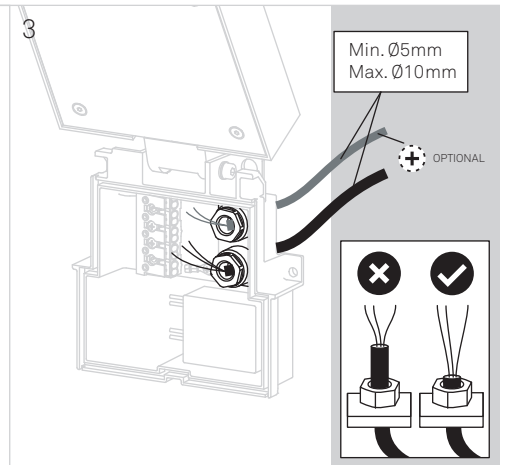

MODIS

WALL FIXTURE SINGLE

LEDS C4

!	✓	05-E062-XX-XX	
	✗	AS11-XXXXXXXXXX	