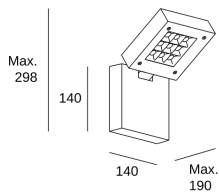

### TECHNICAL FEATURES

IP66 IK07

350°

180°

Luminaire total power : 21W

Real lumens : 1301

Real lm/W : 62

Correlated Colour Temperature (CCT) : LED warm-white 3000K