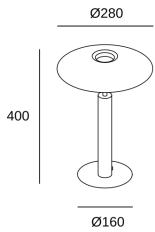

H

10-7742-05-05

Benedito Design

Table lamp H LED 14.9;NAW LED warm-white 2700K ON-OFF Black 570lm

TECHNICAL FEATURES

IP20

Luminaire total power : 16.3W

Real lumens : 570

Real lm/W : 31

Correlated Colour Temperature (CCT) : LED warm-white 2700K

Lens / reflector angle : FLOOD 73°

Structure material : Steel

Structure finish : Black

Diffuser material : Acrylic

Diffuser finish : Sandblasted

Packaging: 485mm x 335mm x 335mm