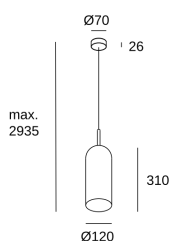

**Glam 310mm**

Josep Patsi

**00-8107-DN-12**

Pendant Glam 310mm E14 9W Matte gold

**TECHNICAL FEATURES**

Luminaire total power : 9W

Structure material : Steel

Structure finish : Matte gold

**LUMINOTECHNIC FEATURES**

Lampholder	Quantity	Light source power (W)
E14	1	Max. power 9W

**LOGISTICS**

Net weight (kg): 0.95

Packaged weight (kg): 1.68

1 Un