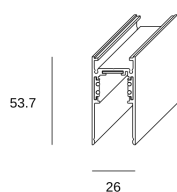

### LUMINOTECHNIC FEATURES

| Lampholder | Quantity | Light source power (W) |
|------------|----------|------------------------|
| -          | 1        | -                      |