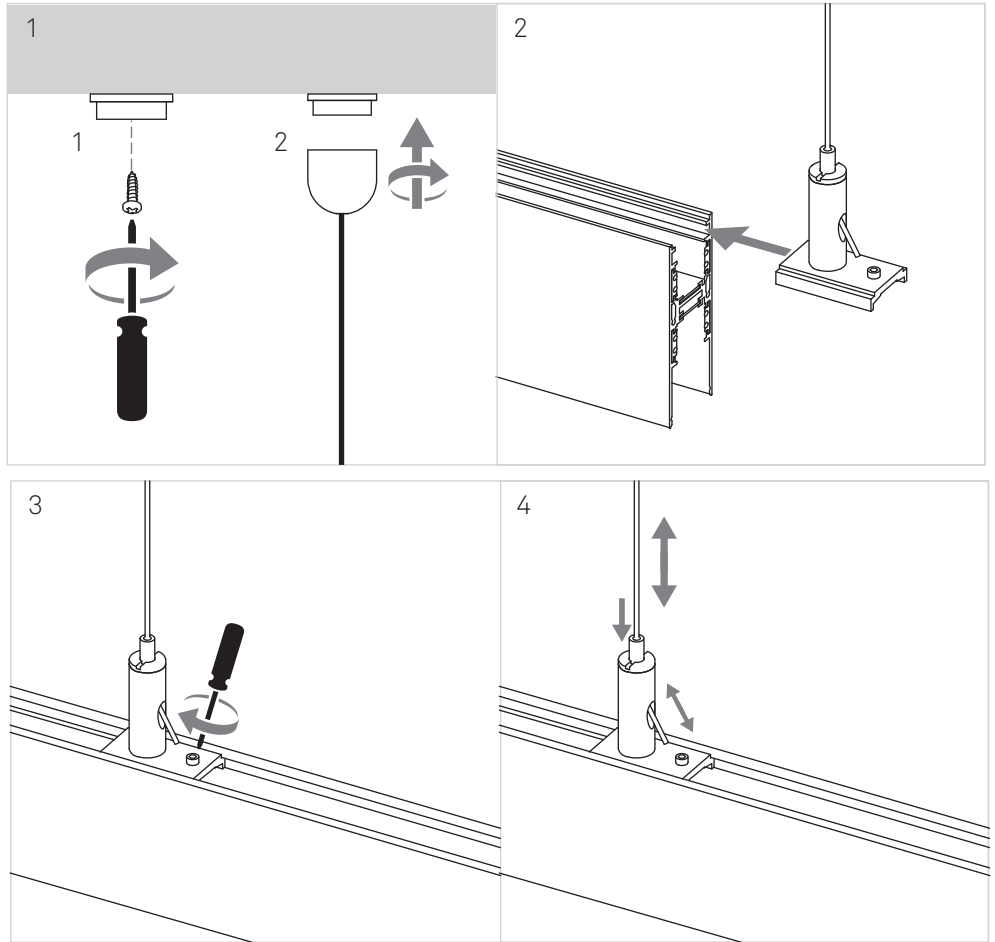

TRACK

48V

LEDS C4

SURFACE - DIRECT

PENDANT

RECESSED - DIRECT

RECESSED - FLOATING

UP&DOWN

SURFACE - DIRECT

PENDANT

i CONNECTOR  NOT INCLUDED