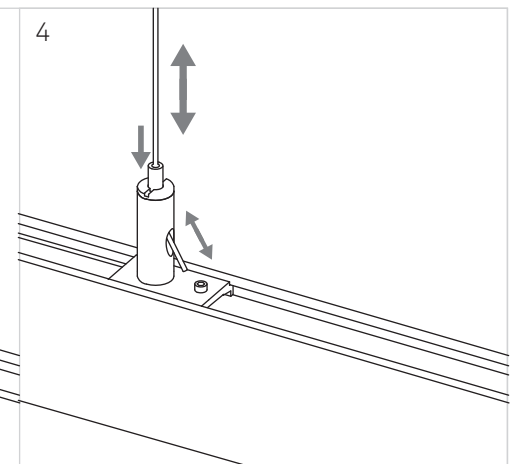

TRACK

48V

LEDS C4

SURFACE - DIRECT

PENDANT

RECESSED - DIRECT

RECESSED - FLOATING

UP&DOWN

SURFACE - DIRECT

PENDANT

i CONNECTOR  NOT INCLUDED