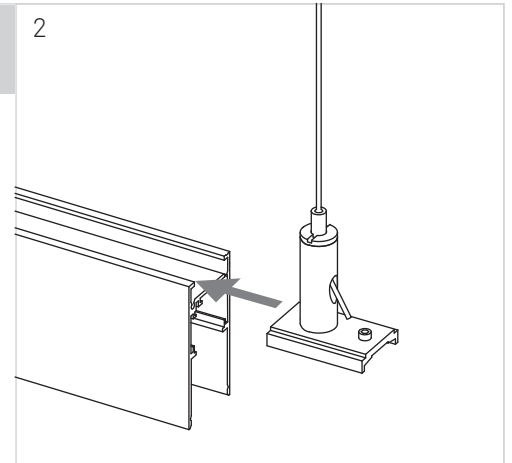

TRACK

48V

LEDS C4

SURFACE - DIRECT

PENDANT

RECESSED - DIRECT

RECESSED - FLOATING

UP&DOWN

SURFACE - DIRECT

PENDANT

i CONNECTOR  NOT INCLUDED