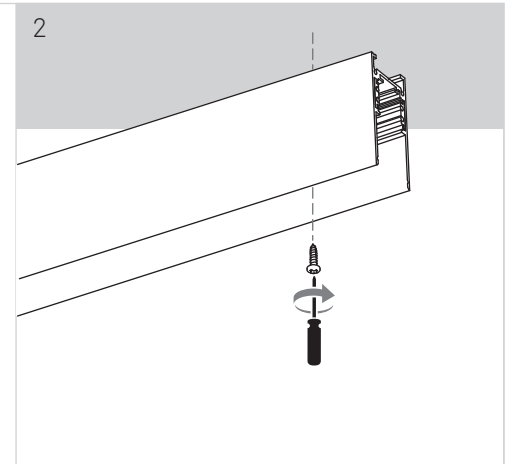

TRACK

48V

LEDS C4

SURFACE - DIRECT

PENDANT

RECESSED - DIRECT

RECESSED - FLOATING

UP&DOWN

SURFACE - DIRECT

PENDANT

i CONNECTOR  NOT INCLUDED