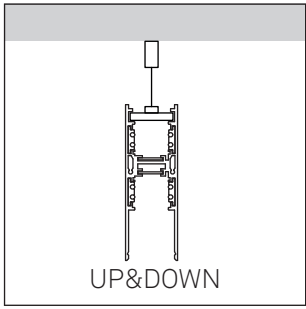

TRACK

48V

LEDS C4

SURFACE - DIRECT

PENDANT

RECESSED - DIRECT

RECESSED - FLOATING

UP&DOWN

SURFACE - DIRECT

PENDANT

i CONNECTOR  NOT INCLUDED