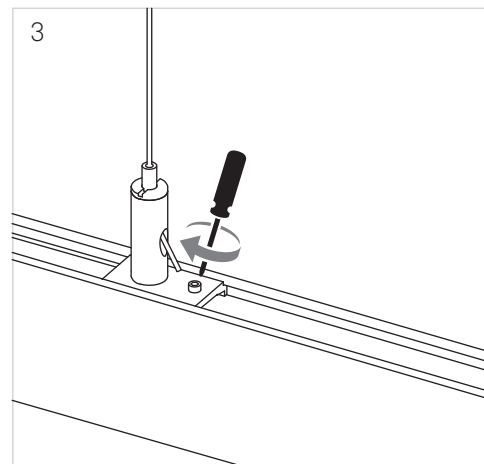

TRACK

48V

LEDS C4

SURFACE - DIRECT

PENDANT

RECESSED - DIRECT

RECESSED - FLOATING

UP&DOWN

SURFACE - DIRECT

PENDANT

i CONNECTOR  NOT INCLUDED