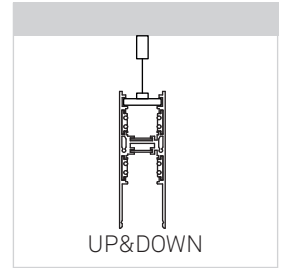

TRACK

48V

LEDS C4

SURFACE - DIRECT

PENDANT

RECESSED - DIRECT

RECESSED - FLOATING

UP&DOWN

SURFACE - DIRECT

PENDANT

i CONNECTOR  NOT INCLUDED