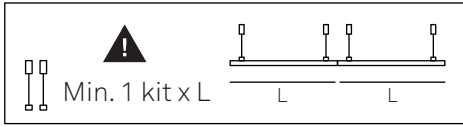

TRACK

48V

LEDS C4

SURFACE - DIRECT

PENDANT

RECESSED - DIRECT

RECESSED - FLOATING

UP&DOWN

SURFACE - DIRECT

PENDANT

i CONNECTOR  NOT INCLUDED