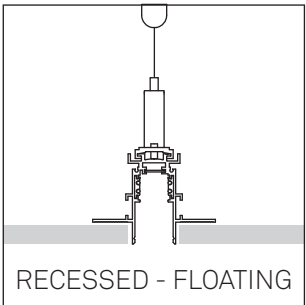

TRACK

48V

LEDS C4

SURFACE - DIRECT

PENDANT

RECESSED - DIRECT

RECESSED - FLOATING

UP&DOWN

SURFACE - DIRECT

PENDANT

i CONNECTOR  NOT INCLUDED