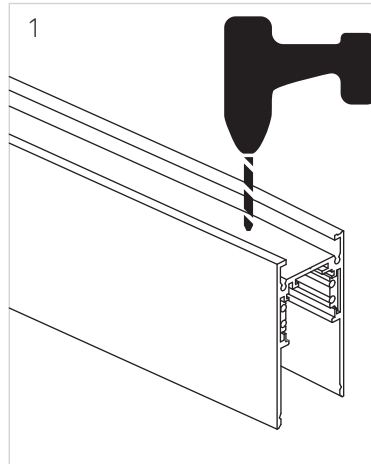

TRACK

48V

LEDS C4

SURFACE - DIRECT

PENDANT

RECESSED - DIRECT

RECESSED - FLOATING

UP&DOWN

SURFACE - DIRECT

PENDANT

i CONNECTOR  NOT INCLUDED