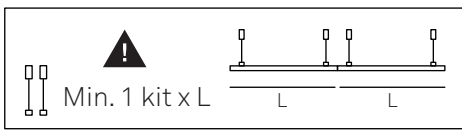

TRACK

48V

LEDS C4

SURFACE - DIRECT

PENDANT

RECESSED - DIRECT

RECESSED - FLOATING

UP&DOWN

SURFACE - DIRECT

PENDANT

i CONNECTOR  NOT INCLUDED