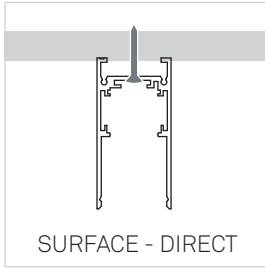

TRACK

48V

LEDS C4

SURFACE - DIRECT

PENDANT

RECESSED - DIRECT

RECESSED - FLOATING

UP&DOWN

SURFACE - DIRECT

PENDANT

i CONNECTOR  NOT INCLUDED