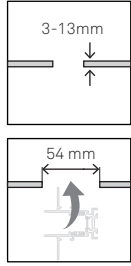

TRACK

48V

LEDS C4

SURFACE - DIRECT

PENDANT

RECESSED - DIRECT

RECESSED - FLOATING

UP&DOWN

SURFACE - DIRECT

PENDANT

i CONNECTOR  NOT INCLUDED