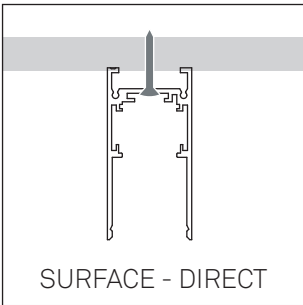

TRACK

48V

LEDS C4

SURFACE - DIRECT

PENDANT

RECESSED - DIRECT

RECESSED - FLOATING

UP&DOWN

SURFACE - DIRECT

PENDANT

i CONNECTOR  NOT INCLUDED