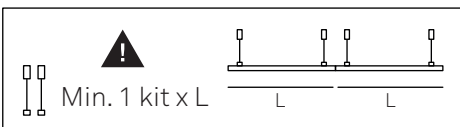

TRACK

48V

LEDS C4

SURFACE - DIRECT

PENDANT

RECESSED - DIRECT

RECESSED - FLOATING

UP&DOWN

SURFACE - DIRECT

PENDANT

i CONNECTOR  NOT INCLUDED