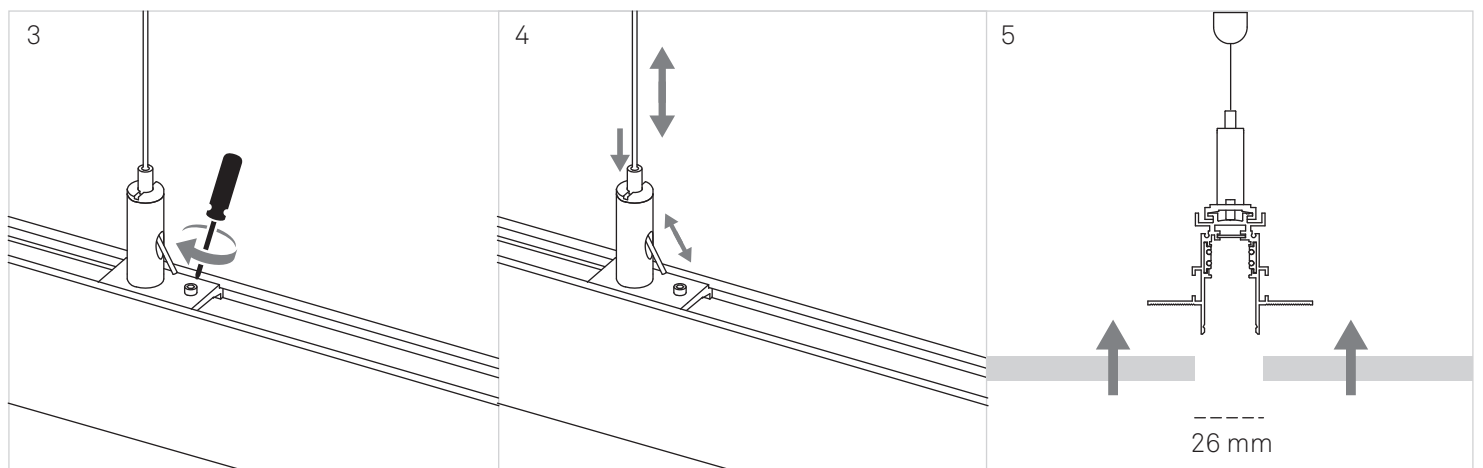

TRACK

48V

LEDS C4

SURFACE - DIRECT

PENDANT

RECESSED - DIRECT

RECESSED - FLOATING

UP&DOWN

SURFACE - DIRECT

PENDANT

i CONNECTOR  NOT INCLUDED