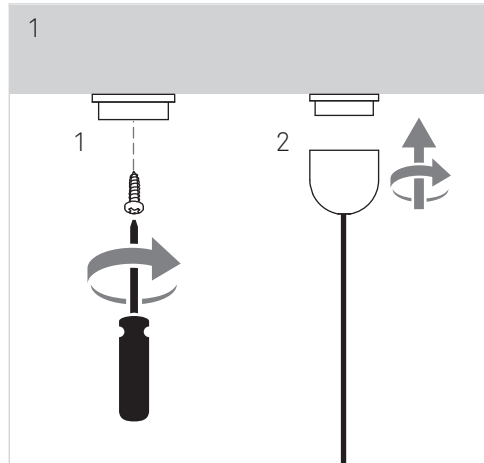

TRACK

48V

LEDS C4

SURFACE - DIRECT

PENDANT

RECESSED - DIRECT

RECESSED - FLOATING

UP&DOWN

SURFACE - DIRECT

PENDANT

i CONNECTOR  NOT INCLUDED