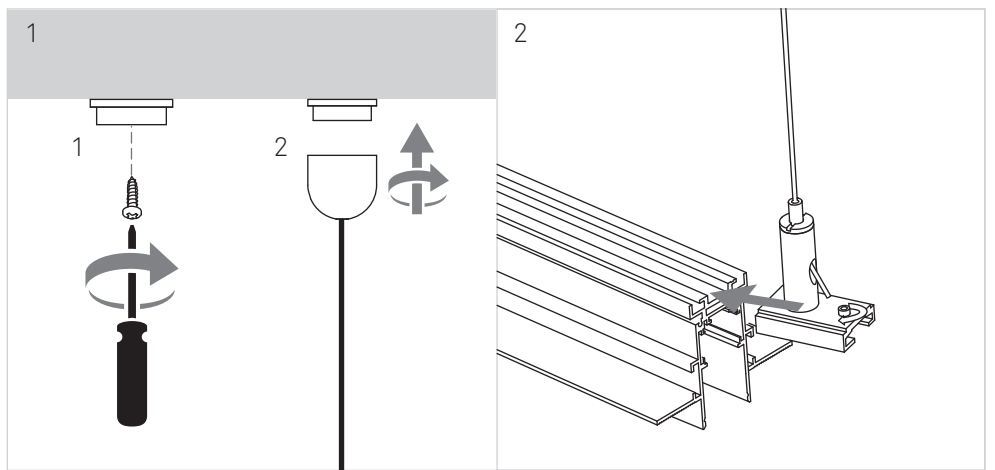

TRACK

48V

LEDS C4

SURFACE - DIRECT

PENDANT

RECESSED - DIRECT

RECESSED - FLOATING

UP&DOWN

SURFACE - DIRECT

PENDANT

i CONNECTOR  NOT INCLUDED