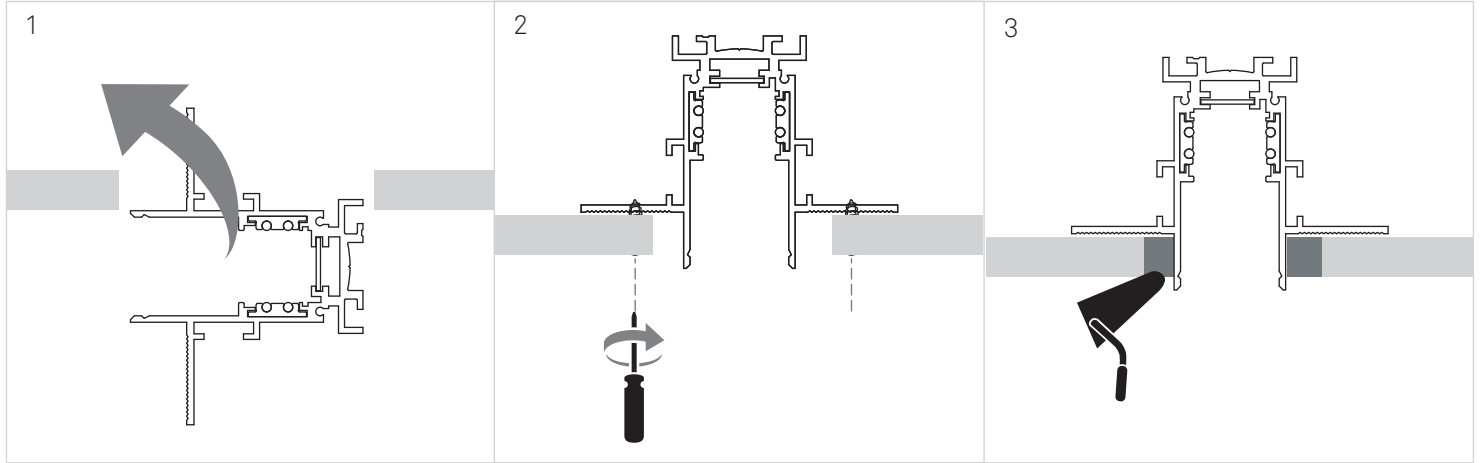

TRACK

48V

LEDS C4

SURFACE - DIRECT

PENDANT

RECESSED - DIRECT

RECESSED - FLOATING

UP&DOWN

SURFACE - DIRECT

PENDANT

i CONNECTOR  NOT INCLUDED