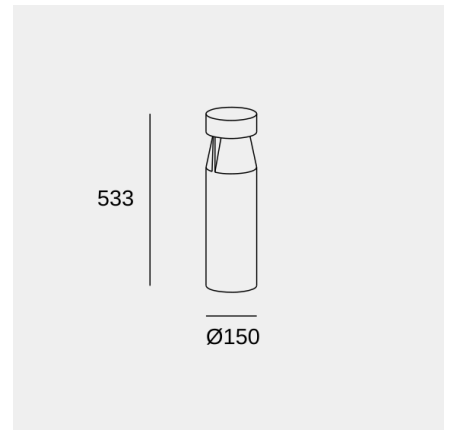

## Rek 533mm 180° Emission

Francesc Vilaró

Bollard IP66 Rek 533mm 180° Emission LED 13.7 LED warm-white 2700K ON-OFF Fir green 325lm

### Technical features

- Luminaire total power: 13.7W
- Real lumens: 325
- Real lm/W: 24
- Correlated Colour Temperature (CCT): LED warm-white 2700K
- Lens / reflector angle: FLOOD 46°
- Structure material: Aluminium
- Structure finish: Fir green
- Diffuser material: Polycarbonate
- Diffuser finish: Transparent
- Driver Brand: VOSSLOH-SCHWABE
- Voltage / frequency: 100-240V/50-60Hz
- Dimming protocol: ON-OFF
- Power Factor: 0.88
- Useful life: 50,000h L80B20
- Warranty: 5 años
- Resistant to marine environments: Yes

### Luminotechnic features

- CRI: 80
- MacAdam steps: 3
- Photobiological risk: RG1

| Lampholder | Quantity | Light source power (W) |
|------------|----------|------------------------|
| LED        | 1        | 11.4W                  |