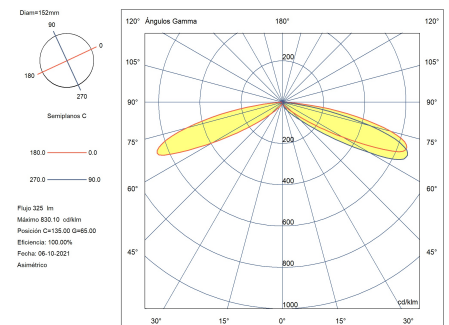

### Technical features

- Luminaire total power: 13.7W
- Real lumens: 325
- Real lm/W: 24
- Correlated Colour Temperature (CCT): LED warm-white 2700K
- Lens / reflector angle: FLOOD 46°
- Structure material: Aluminium
- Structure finish: Fir green
- Diffuser material: Polycarbonate
- Diffuser finish: Transparent
- Driver Brand: VOSSLOH-SCHWABE
- Voltage / frequency: 100-240V/50-60Hz
- Dimming protocol: ON-OFF
- Power Factor: 0.88
- Useful life: 50,000h L80B20
- Warranty: 5 años
- Resistant to marine environments: Yes

### Luminotechnic features

- CRI: 80
- MacAdam steps: 3
- Photobiological risk: RG1

| Lampholder | Quantity | Light source power (W) |
|------------|----------|------------------------|
| LED        | 1        | 11.4W                  |