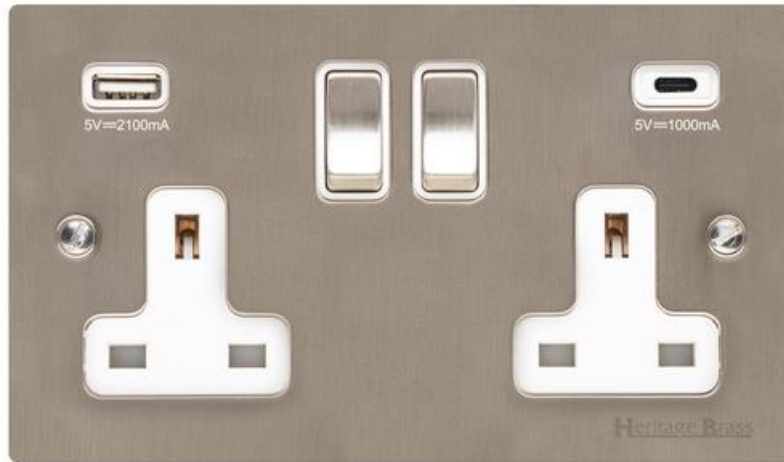

Heritage Brass

Elite Flat Plate Range - Satin Nickel

2G 13A Socket with USB-A+C - C-T05.755.SNB-USB

Range	Elite Flat Plate Range
Product	Elite Flat Plate Satin Nickel T05
Insert Type	2G 13A Socket with USB-A+C
Plate Finish	Satin Nickel
Switch Colour	Satin Nickel
Body and Switch Trim	Black
Height	86 mm
Width	147 mm
Fixing Hole Centres	Box Fixing = 120.6 mm
Minimum Box Depth	35
Current	13 Amp
Voltage	230 V
Power	-
Terminal Capacity	4 mm ²
Earth Terminal Capacity	5 mm ²
Product Class 1	Face plate must be earthed
Ambient Operating Temperature	-5°C - 40°C
Recommended Location	Indoor use only
Standard	BS 1363