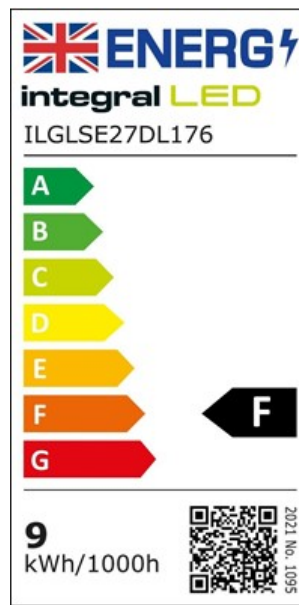

Packaging

Package Weight (g):	62
Package Length (mm):	123
Package Width (mm):	60
Package Depth (mm):	60

Portal.integral-led.com