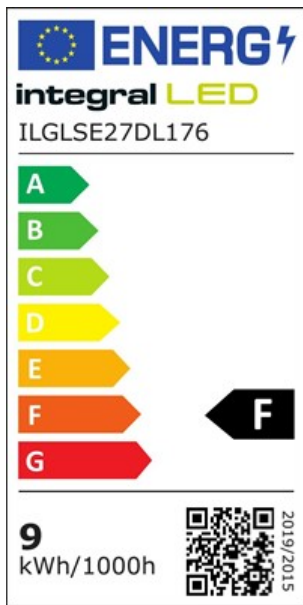

Packaging

Package Weight (g):	62
Package Length (mm):	123
Package Width (mm):	60
Package Depth (mm):	60

Portal.integral-led.com