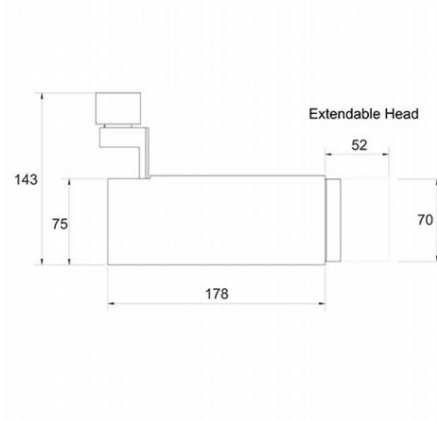

<b>Range Name:</b>	Probeam
<b>Product Type:</b>	Spotlights
<b>Product Code:</b>	T3510VB-WH/GDL/940

<b>Body Colour:</b>	White
<b>Mounting:</b>	Track Mounted
<b>Track Adaptor:</b>	GDL - 3-Circuit Switched Track Adaptor
<b>Pendant Stem Length(mm):</b>	-
<b>Vertical Mount:</b>	-
<b>Environment:</b>	Interior
<b>Size(mm)</b>	178 x 75
<b>Cut Out(mm):</b>	-
<b>Recessed Depth(mm):</b>	-
<b>Vertical Tilt(°):</b>	90°
<b>Horizontal Rotation(°):</b>	355°
<b>Light Source:</b>	LED
<b>Lamp Type:</b>	CREE LED
<b>Lamp Included:</b>	In Built
<b>Lamp Base:</b>	-
<b>Lamp Life(Hours):</b>	50000 hours
<b>Lumen Output(lm):</b>	1000lm
<b>Colour Temperature(k):</b>	4000k Neutral White
<b>CRI(Ra):</b>	90
<b>Beam Angle(°):</b>	15 - 90°
<b>Voltage(V):</b>	230VAC
<b>Total System Power(W):</b>	14.1W
<b>Lamp Current(A):</b>	0.064
<b>Power Factor:</b>	-
<b>Luminaire Efficacy(lm/W):</b>	66 lm/W
<b>Class:</b>	Class 1
<b>Gear:</b>	Built In
<b>EAN Code:</b>	-
<b>Dimmability:</b>	Leading/Trailing Edge Dimmable
<b>Emergency:</b>	-
<b>IP Rating:</b>	IP20
<b>Weight(kg):</b>	1.1kg
<b>Housing Material:</b>	Aluminium
<b>Material Finish:</b>	Powder Coated
<b>Guarantee:</b>	5 Year Guarantee

Images, line drawings and measurements illustrated may, in some cases be approximate and for guidance only. Colour finishes will be maintained as accurately as possible but matching cannot be guaranteed.