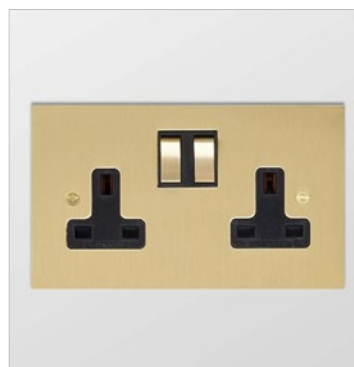

Double 13amp Socket