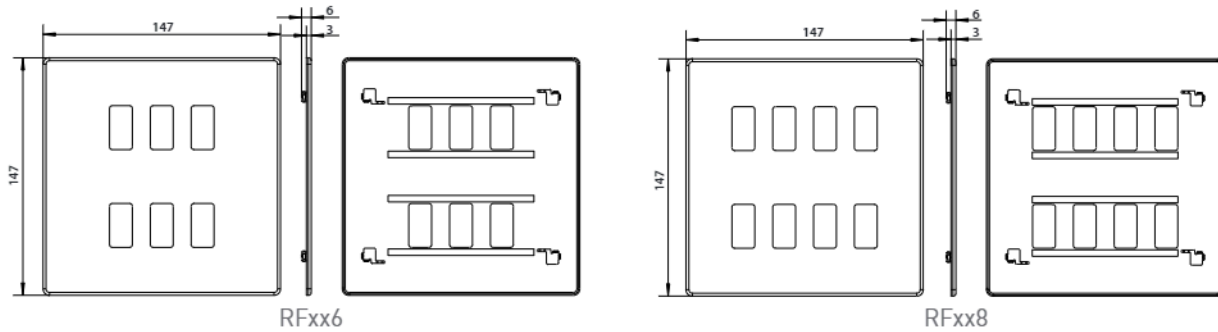

Line Diagrams

Packaging Information

Cat No.	Description	Packaging Type			Pack Quantity			Barcode		
		Product	Inner Box	Outer Box	Each	Inner Box	Outer Box	Individual	Inner Box	Outer Box
RFBN1	Screwless Flatplate - BN - 1 Module	Bag	Colour Box	Carton	1	20	200	5050765203616	5050765203791	5050765203975
RFBS1	Screwless Flatplate - BS - 1 Module	Bag	Colour Box	Carton	1	20	200	5050765203555	5050765203739	5050765203913
RFFB1	Screwless Flatplate - FB - 1 Module	Bag	Colour Box	Carton	1	20	200	5050765238656	5050765238717	5050765238779
RFPC1	Screwless Flatplate - PC - 1 Module	Bag	Colour Box	Carton	1	20	200	5050765203494	5050765203678	5050765203852
RFBN2	Screwless Flatplate - BN - 2 Module	Bag	Colour Box	Carton	1	20	200	5050765203623	5050765203807	5050765203982
RFBS2	Screwless Flatplate - BS - 2 Module	Bag	Colour Box	Carton	1	20	200	5050765203562	5050765203746	5050765203920
RFFB2	Screwless Flatplate - FB - 2 Module	Bag	Colour Box	Carton	1	20	200	5050765238663	5050765238724	5050765238786
RFPC2	Screwless Flatplate - PC - 2 Module	Bag	Colour Box	Carton	1	20	200	5050765203500	5050765203685	5050765203869
RFBN3	Screwless Flatplate - BN - 3 Module	Bag	Colour Box	Carton	1	10	100	5050765203630	5050765203814	5050765203999
RFBS3	Screwless Flatplate - BS - 3 Module	Bag	Colour Box	Carton	1	10	100	5050765203579	5050765203753	5050765203937
RFFB3	Screwless Flatplate - FB - 3 Module	Bag	Colour Box	Carton	1	10	100	5050765238670	5050765238731	5050765238793
RFPC3	Screwless Flatplate - PC - 3 Module	Bag	Colour Box	Carton	1	10	100	5050765203517	5050765203692	5050765203876
RFBN4	Screwless Flatplate - BN - 4 Module	Bag	Colour Box	Carton	1	10	100	5050765203647	5050765203821	5050765204002
RFBS4	Screwless Flatplate - BS - 4 Module	Bag	Colour Box	Carton	1	10	100	5050765203586	5050765203760	5050765203944
RFFB4	Screwless Flatplate - FB - 4 Module	Bag	Colour Box	Carton	1	10	100	5050765238687	5050765238748	5050765238809
RFPC4	Screwless Flatplate - PC - 4 Module	Bag	Colour Box	Carton	1	10	100	5050765203524	5050765203708	5050765203883
RFBN6	Screwless Flatplate - BN - 6 Module	Bag	Colour Box	Carton	1	10	100	5050765203654	5050765203838	5050765204019
RFBS6	Screwless Flatplate - BS - 6 Module	Bag	Colour Box	Carton	1	10	100	5050765203593	5050765203777	5050765203951
RFFB6	Screwless Flatplate - FB - 6 Module	Bag	Colour Box	Carton	1	10	100	5050765238694	5050765238755	5050765238816
RFPC6	Screwless Flatplate - PC - 6 Module	Bag	Colour Box	Carton	1	10	100	5050765203531	5050765203715	5050765203890
RFBN8	Screwless Flatplate - BN - 8 Module	Bag	Colour Box	Carton	1	10	100	5050765203661	5050765203845	5050765204026
RFBS8	Screwless Flatplate - BS - 8 Module	Bag	Colour Box	Carton	1	10	100	5050765203609	5050765203784	5050765203968
RFFB8	Screwless Flatplate - FB - 8 Module	Bag	Colour Box	Carton	1	10	100	5050765238700	5050765238762	5050765238823
RFPC8	Screwless Flatplate - PC - 8 Module	Bag	Colour Box	Carton	1	10	100	5050765203548	5050765203722	5050765203906

Colour Reference: