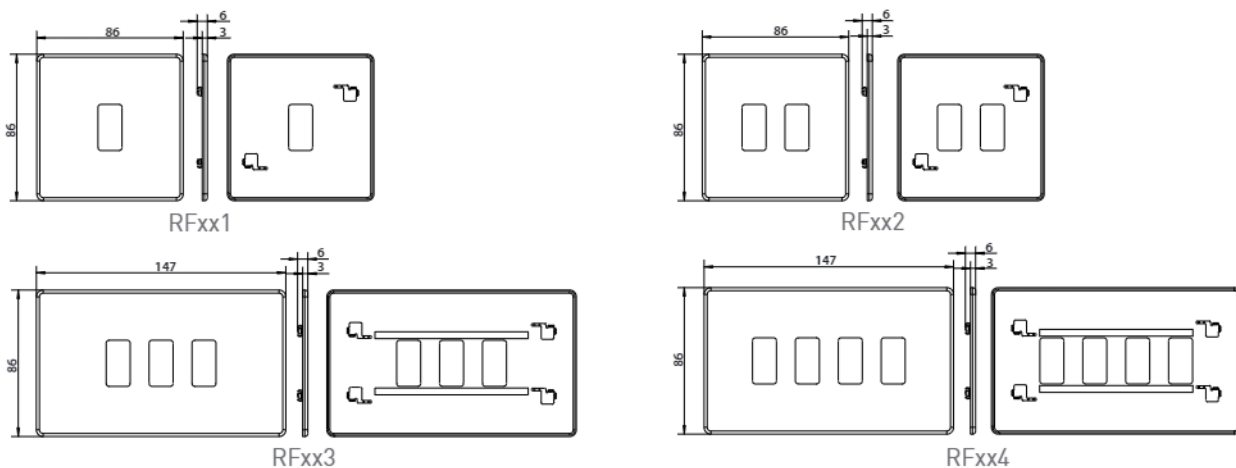

Line Diagrams